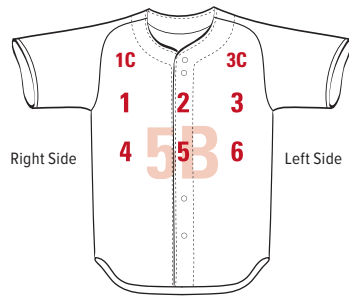

RBJ150 JERSEY SUBLIMATED TWILL AND BRAID DECORATION PLACEMENTS

Watermarks: Choose from 36 similar tints of our standard colors.
Must choose the same color as the body color.