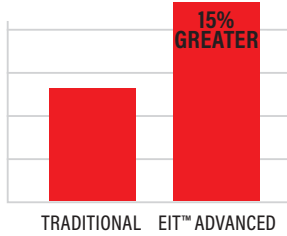

# EIT™ ADVANCED

BASEBALLS LAST 15% LONGER WITH THE SAME GREAT CONSISTENCY AND MOISTURE PROTECTION

COMPRESSION AFTER 100 IMPACTS

WEIGHT GAIN AT 80% RELATIVE HUMIDITY

C.O.R. LOSS AT 80% RELATIVE HUMIDITY