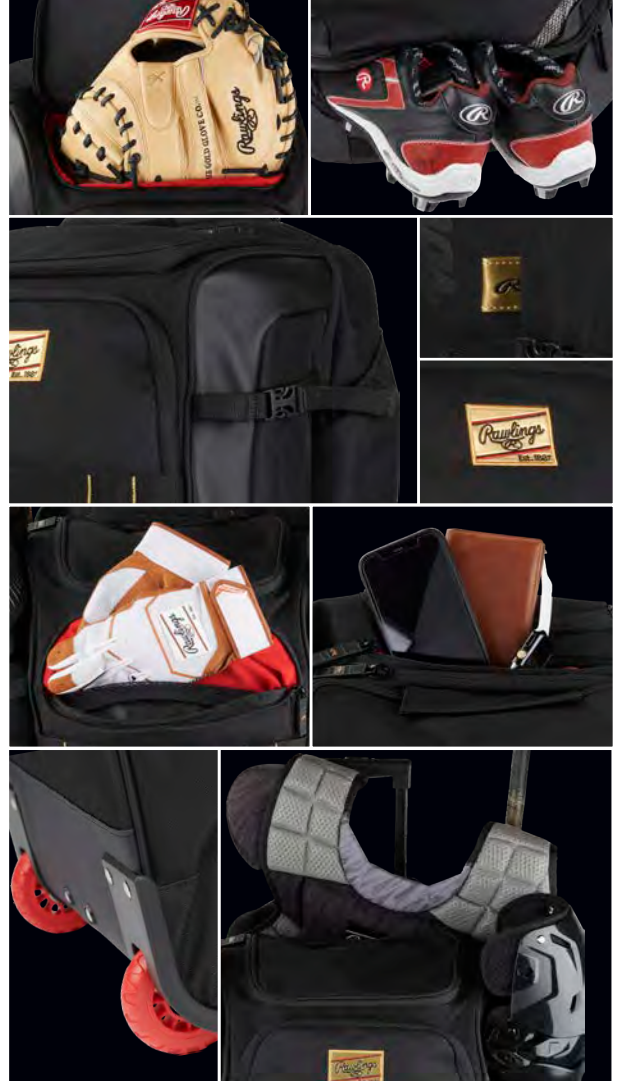

GOLD COLLECTION WHEELED BAG

GCWHBG

25" H x 16" W x 12" D • 72 Liters

- Internal glove storage compartment
- Two (2) bat storage locations
- Ventilated internal cleat/turf storage
- Two (2) team decoration locations
- Gold Glove accents and materials
- Heart of the Hide® Speed Shell Material
- Felt lined accessories pockets
- External leg guard storage
- Telescoping handle with rugged wheels
- Internal chest protector pocket