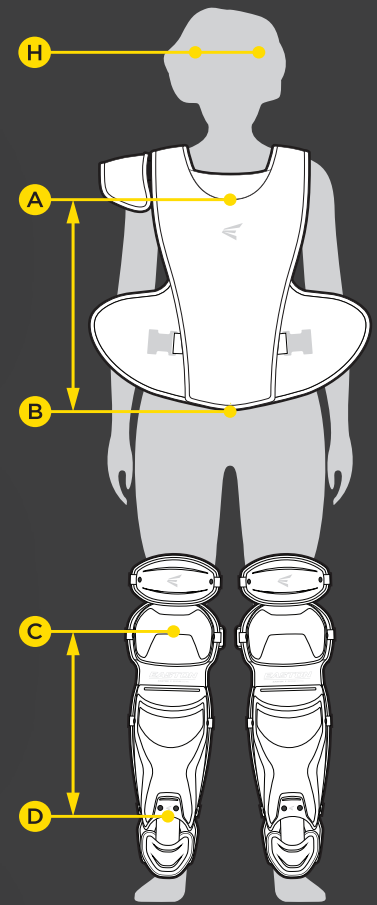

Audrey, 5'5", is wearing **SMALL** gear

Bella, 5'7", is wearing **MEDIUM** gear

Lola, 5'9", is wearing **LARGE** gear

FITTING INSTRUCTIONS

1 HELMET

If the hat size is not known, using a tape measure, start one inch above the eyebrows and measure around the widest part of the head.

H MEASURE AROUND THE WIDEST PART OF THE HEAD

2 CHEST PROTECTOR

For best fit, measure from the bottom of the throat/collarbone down to just past the naval area.

A THROAT/COLLARBONE

B NAVAL AREA

3 LEG GUARDS

For best fit, measure from center of the knee to the top of foot.

C CENTER OF KNEE CAP

D TOP OF FOOT (ANKLE/SHIN JOINT AREA)

MATCH MEASUREMENTS WITH THE CLOSEST SIZE IN CHART

* No helmet can completely prevent all head injuries or any neck injuries a player might receive while participating in baseball or softball. Severe head or neck injury, including paralysis or death, may occur despite using the helmet.