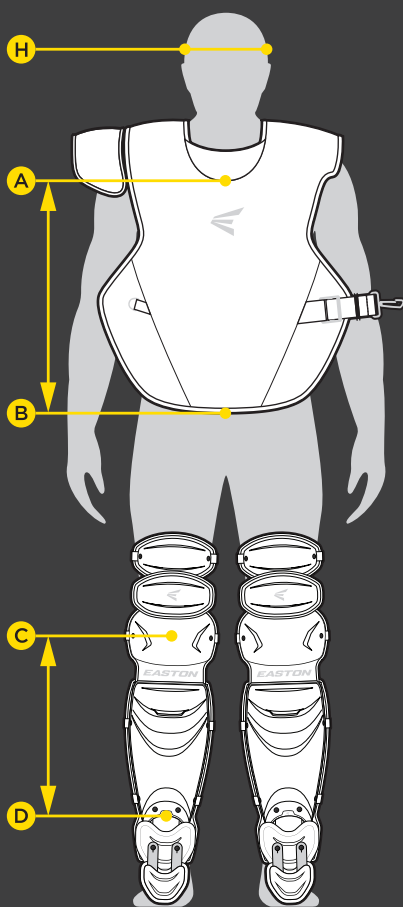

BASEBALL CATCHER'S PROTECTIVE SIZING GUIDE

FITTING INSTRUCTIONS

1 HELMET

If the hat size is not known, using a tape measure, start one inch above the eyebrows and measure around the widest part of the head.

H MEASURE AROUND THE WIDEST PART OF THE HEAD

2 CHEST PROTECTOR

For best fit, measure from the bottom of the throat/collarbone down to just past the naval area.

A THROAT/COLLARBONE

B NAVAL AREA

3 LEG GUARDS

For best fit, measure from center of the knee to the top of foot.

C CENTER OF KNEE CAP

D TOP OF FOOT (ANKLE/SHIN JOINT AREA)

MATCH MEASUREMENTS WITH THE CLOSEST SIZE IN CHART

1 HELMETS

ELITE X™ & GAMETIME™

HELMET SIZE	HAT SIZE	CIRCUMFERENCE H
LARGE	7½ - 7½	22¾" - 23½"
SMALL	6½ - 7¼	20½" - 22¾"

BLACK MAGIC 2.0

HELMET SIZE	HAT SIZE	CIRCUMFERENCE H
YOUTH/JR. YOUTH	6½ - 7	19¾" - 22"