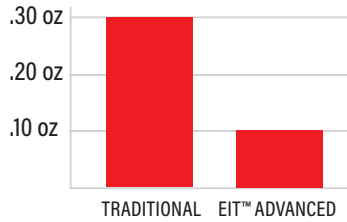

# EIT™ ADVANCED

BASEBALLS LAST 15% LONGER WITH THE SAME GREAT CONSISTENCY AND MOISTURE PROTECTION

COMPRESSION AFTER 100 IMPACTS

WEIGHT GAIN AT 80% RELATIVE HUMIDITY

C.O.R. LOSS AT 80% RELATIVE HUMIDITY