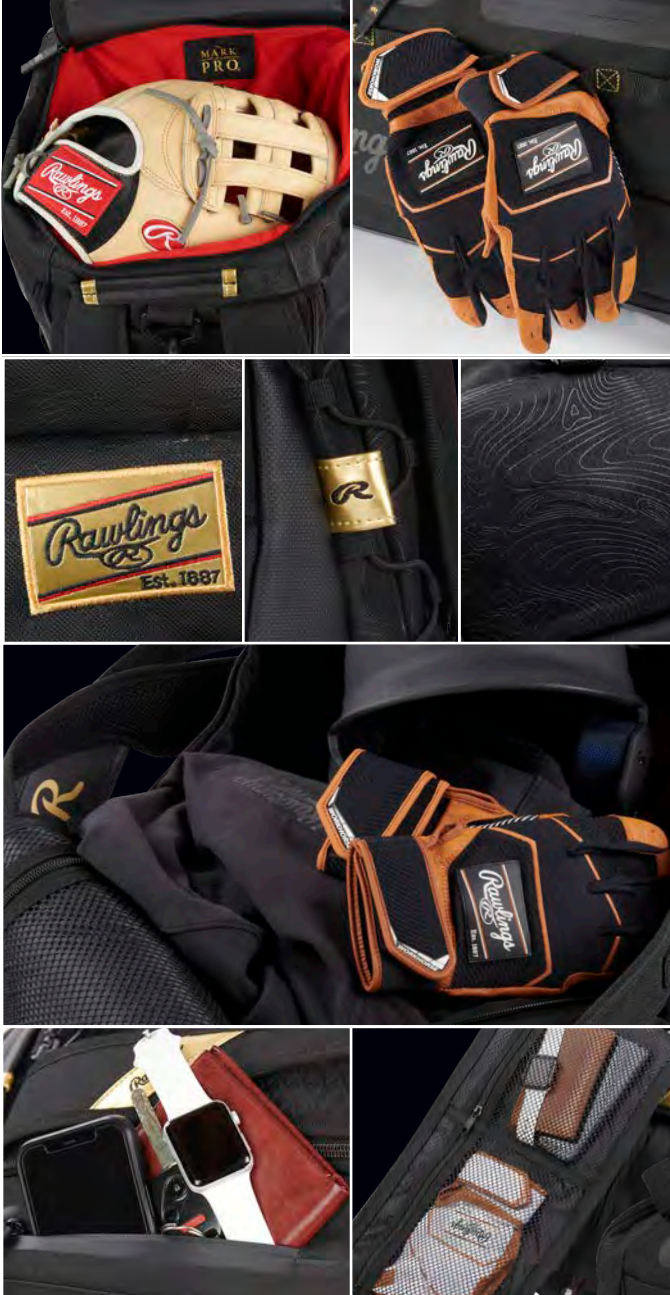

### GOLD COLLECTION DUFFEL

GCDUF	26.3" L x 13.0" W x 12.6" H
-------	-----------------------------

- MARK OF A PRO® glove storage compartment
- Two (2) bat storage locations
- External batting glove storage
- Gold Glove accents and materials
- Heart of the Hide® Speed Shell Material
- Two (2) team decoration locations (glove and shoe panel)
- Two (2) felt lined accessories pockets
- Internal main compartment mesh pockets
- Exterior end cap shoe storage
- Capable of holding catchers set
- Neoprene backing for added comfort
- YKK® zippers & fence hook
- Topographic screen and pattern locations
- Available in Black only