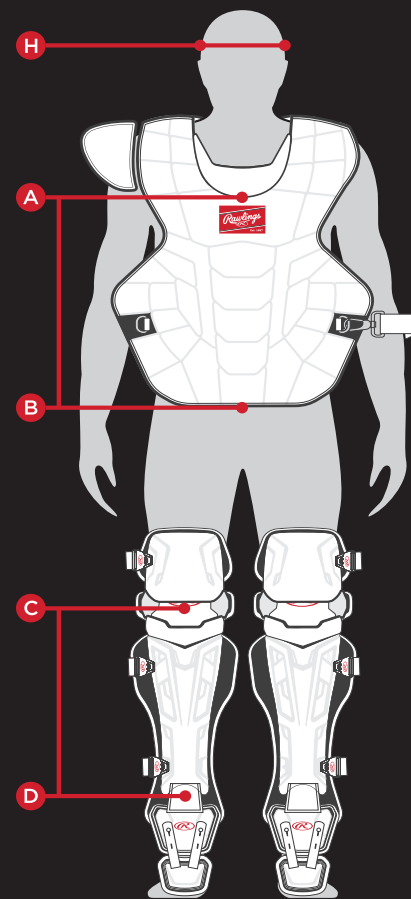

FITTING INSTRUCTIONS

1 HELMET

If the hat size is not known, using a tape measure, start one inch above the eyebrows and measure around the widest part of the head.

H MEASURE AROUND THE WIDEST PART OF THE HEAD

2 CHEST PROTECTOR

For best fit, measure from the bottom of the throat/collarbone down to just past the naval area.

A THROAT/COLLARBONE

B NAVAL AREA

3 LEG GUARDS

For best fit, measure from center of the knee to the top of foot.

C CENTER OF KNEE CAP

D TOP OF FOOT (ANKLE/SHIN JOINT AREA)

MATCH MEASUREMENTS WITH THE CLOSEST SIZE IN CHART

* No helmet can completely prevent all head injuries or any neck injuries a player might receive while participating in baseball or softball. Severe head or neck injury, including paralysis or death, may occur despite using the helmet.