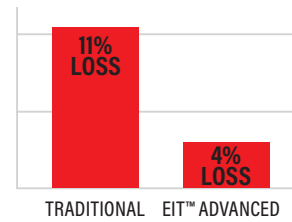

# EIT™ ADVANCED

BASEBALLS LAST 15% LONGER WITH THE SAME GREAT CONSISTENCY AND MOISTURE PROTECTION

COMPRESSION AFTER 100 IMPACTS

WEIGHT GAIN AT 80% RELATIVE HUMIDITY

C.O.R. LOSS AT 80% RELATIVE HUMIDITY