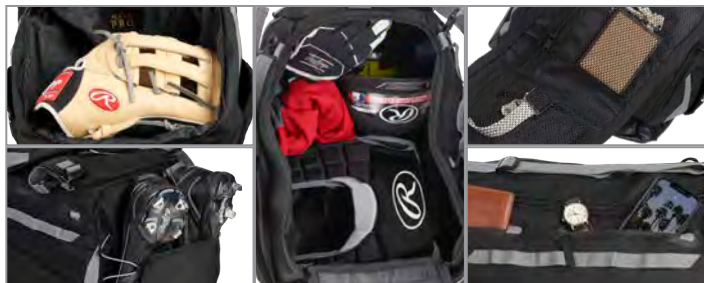

EQUIPMENT BAGS