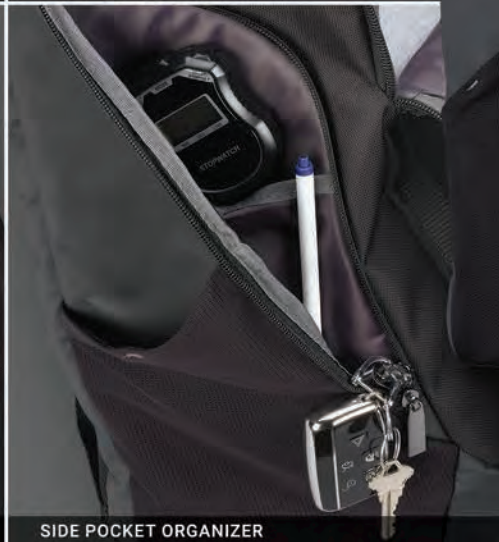

LARGE MAIN COMPARTMENT

SIDE POCKET ORGANIZER