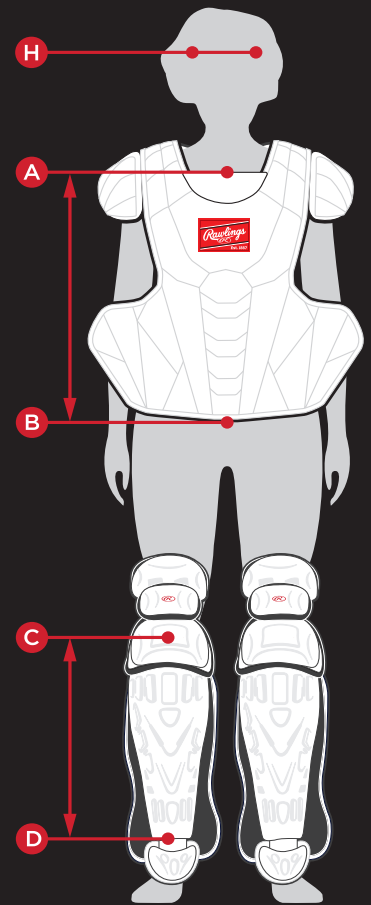

FITTING INSTRUCTIONS

1 HELMET

If the hat size is not known, using a tape measure, start one inch above the eyebrows and measure around the widest part of the head.

H MEASURE AROUND THE WIDEST PART OF THE HEAD

2 CHEST PROTECTOR

For best fit, measure from the bottom of the throat/collarbone down to just past the naval area.

A THROAT/COLLARBONE

B NAVAL AREA

3 LEG GUARDS

For best fit, measure from center of the knee to the top of foot.

C CENTER OF KNEE CAP

D TOP OF FOOT (ANKLE/SHIN JOINT AREA)

MATCH MEASUREMENTS WITH THE CLOSEST SIZE IN CHART

* No helmet can completely prevent all head injuries or any neck injuries a player might receive while participating in baseball or softball. Severe head or neck injury, including paralysis or death, may occur despite using the helmet.