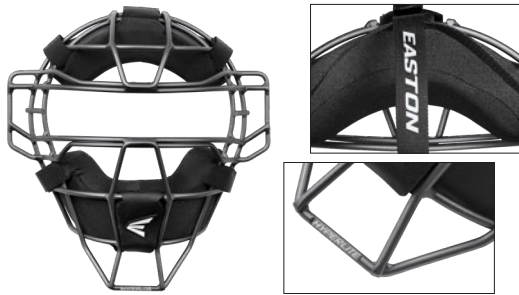

Helmet	Small 6½ – 7½ Hat Size
Chest Protector	14"
Leg Guard	12"

Black

White

Charcoal

Red

Navy

Royal

**NON-CERT PROTECTIVE**