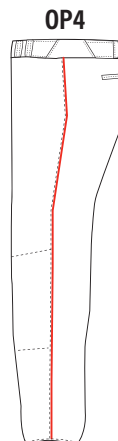

PANT BRAID PLACEMENT

OP4
Piping/Braid down both sides of pant
1/8", 3/8", 1/2", 3/4", 1"