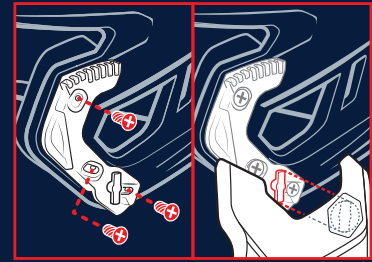

# COVERAGE EQUALS CONFIDENCE

RONALD  
ACUÑA JR.

**DESIGN**

Patented 2-piece adapter/flap combination offers player specific coverage leading to enhanced visibility at the plate. Adjust quickly on the fly through multiple position settings for visibility preference. Easy to install and remove.