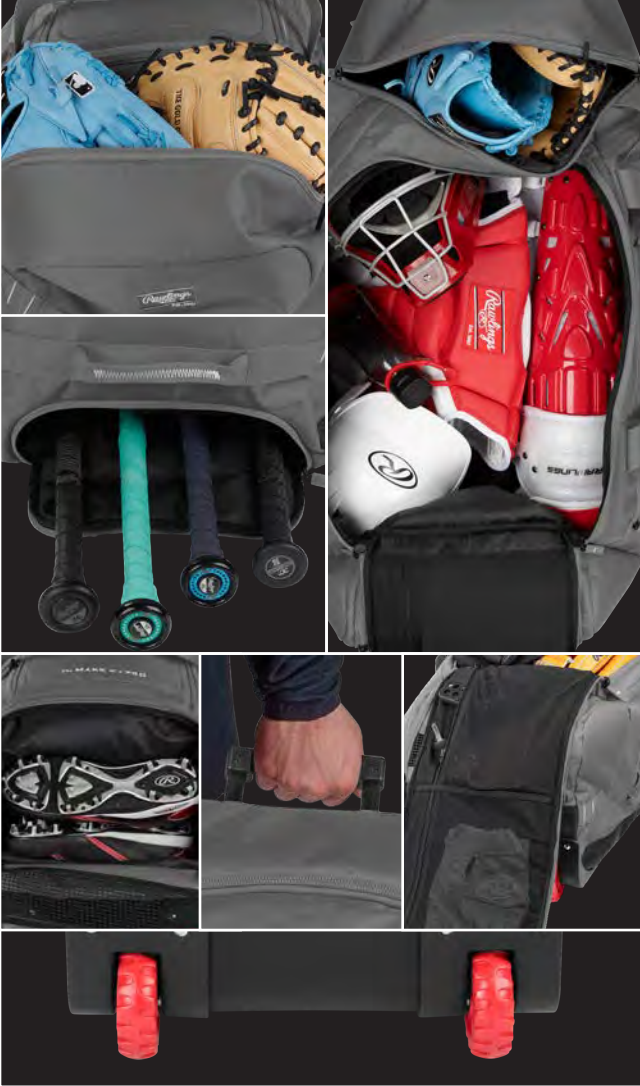

EQUIPMENT BAGS

NEW
YADI2 WHEELED EQUIPMENT BAG

YADI2WHBG	37.0" L x 14.0" W x 14.0" H

- Dedicated Two (2) glove storage compartment
- Internal bat storage compartment fits up to six (6) bats
- Ventilated internal cleat/turf storage pocket
- Removeable decoration panel (Top panel)
- Five (5) top/side pockets for accessories storage
- XL Main compartment including 2 large mesh pockets for easy access to gear
- Enclosed telescoping pull handle
- Rugged red wheels with reinforced support base
- Can fit adult sized catchers set AND MORE
- Fully structured and easy to clean PVC bottom material