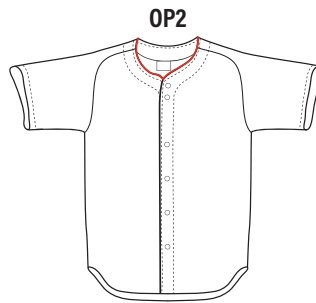

OP2
Piping/Braid around edge of neck
1/8", 3/8"