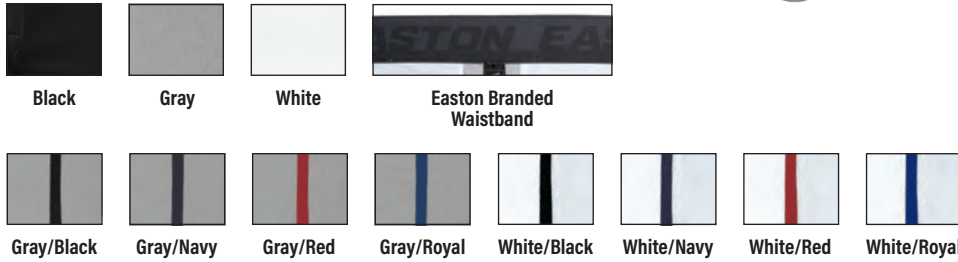

* Model wearing
CSSSJ2 Jacket
and RIVAL Pant