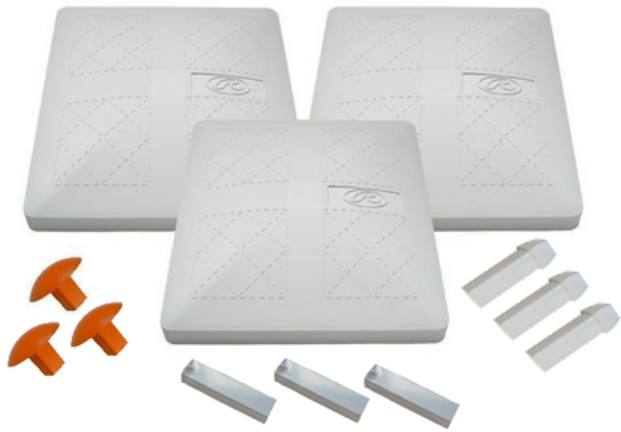

BASES

RAWLINGS SAFE RELEASE BASE SET
RSRB-3PK – 3 BASES INCLUDED

15 1/2" x 15 1/2" x 1 1/4"
Safe release design
Designed to compress on impact to reduce injury
Includes 3 steel anchors, inserts, and molded rubber caps.

HOLLYWOOD IMPACT BASE
12902040 – Single Base
12902010 – Set of 3 Bases

14 3/4" x 14 3/4" x 2 1/4"
Patented design adds support and durability
6" stanchion
Anchor plugs and ground anchors sold separately

15 1/2" x 15 1/2" x 2 3/4"
Heavy Duty molded rubber design
Unique waffle bottom design is great on turf or concrete.
Easy solution for indoor/outdoor use

RAWLINGS THROW DOWN BASE SET
12770100 – 5 PIECES INCLUDED

15 1/2" x 15 1/2" x 2 3/4"
Heavy Duty molded rubber design
Unique waffle bottom design is great on turf or concrete.
Easy solution for indoor/outdoor use

2025 CANADIAN COLLECTION