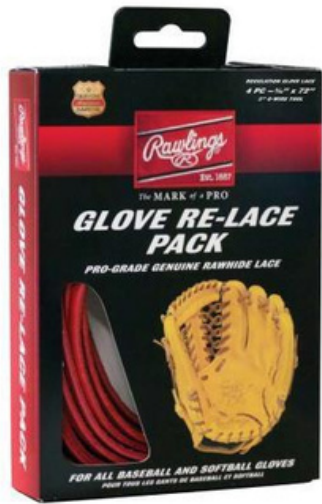

Rawlings Hitter's Thumb Guard
Adult/Youth

Improves Hitting Technique
Reduces Bat Sting
Increases Bat Power, Speed, and Control
Two Sizes: Adult and Youth

Easton Sliding Knee Pad
8072045

Keep your knees safe while you play and practice hard with this sliding pad from Easton.
One Size fits most

Rawlings Eye Black Stick- Wide
EBW

Oval retractable tube
Wide Body design
Pro quality Eye Black
Made in USA
CASE PACK 120 EA
MUST PURCHASE MULTIPLES OF 12 EA

2025 CANADIAN COLLECTION

ACCESSORIES - GLOVE CARE