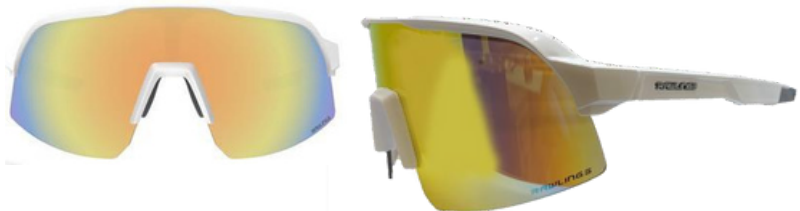

SUNGLASSES LINE

R10264698.CGR – Adult
R10264701.CGR – Youth