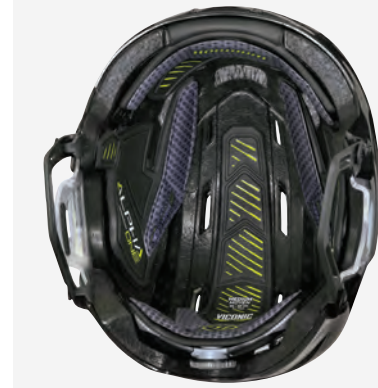

ALPHA ONE HELMET LINER

ALPHA ONE HELMET LINER:
STYLE: AOHL9
BK (BLACK)
SIZES: OSZ