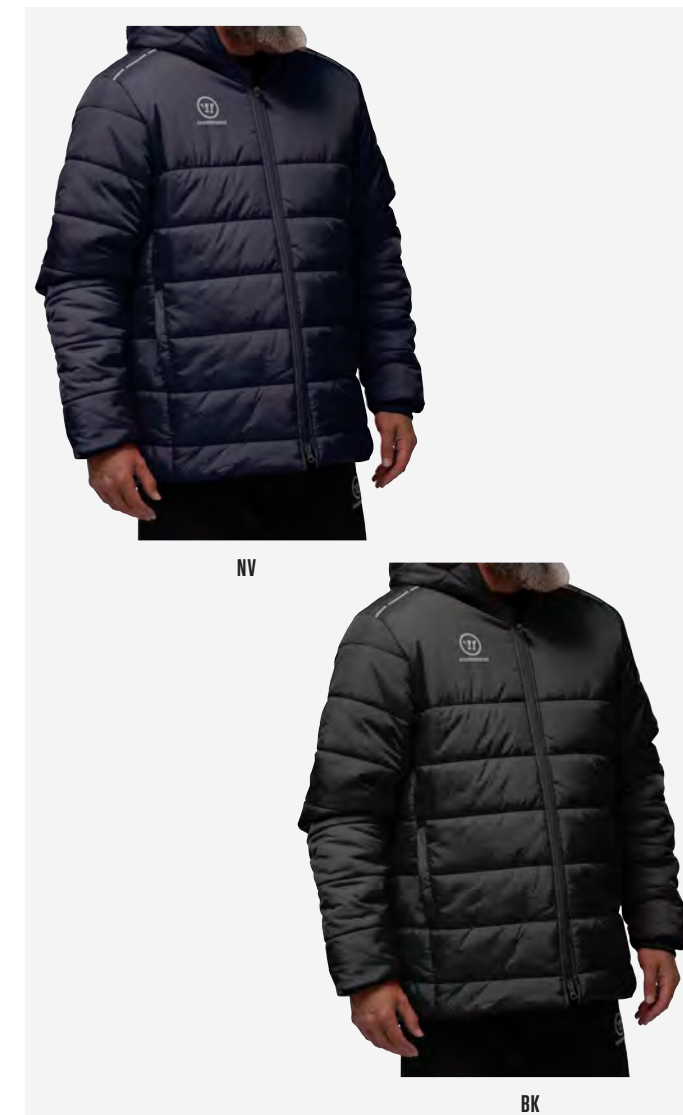

- Padded mid-length jacket to keep you warm and dry
- Baffel design for insulation
- Zipped side pockets
- Two way zipper for ease of access
- Warrior branded tape to shoulder
- Full padded hood

STYLE CODES	SIZES	COLORS
SR: WMJ3449 YTH: WJJ3449	S - 3XL YXS - YXL	BK (BLACK), NV (NAVY)