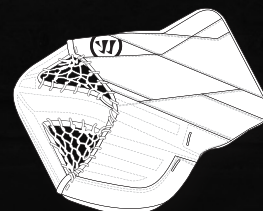

Trapper worn on the right hand.