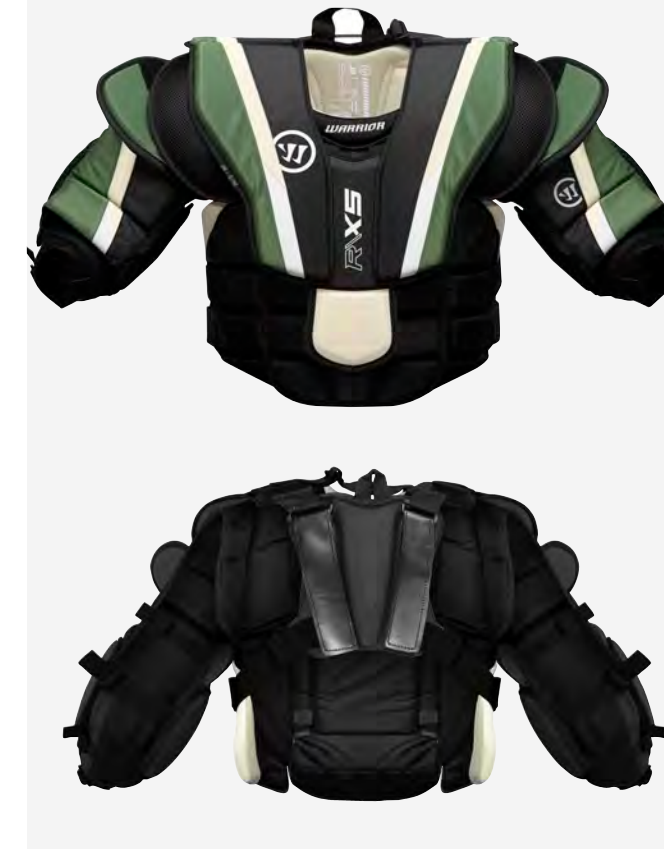

R\X5 JR CHEST & ARM

Lightweight | Effortless mobility for quick movements.

Protection | Full coverage at the shoulder, bicep and torso. Molded elbow caps.

Perfect Fit | Easy Velcro adjustments at the shoulders and backplate.

STYLE CODES	COLORS	SIZES
RX5CAJ5	BK (BLACK)	S/M, M/L, L/XL