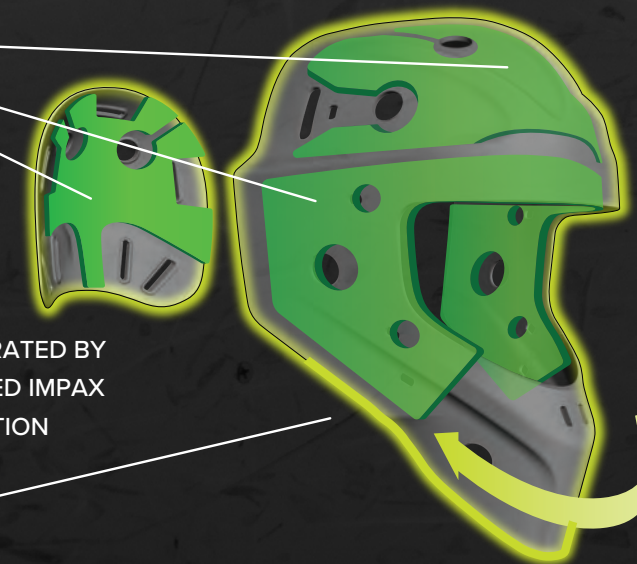

R\F2 PRO

XFOAM

OUR MOST ADVANCED IMPACT ABSORBING FOAM PROVIDES A TARGETED BARRIER ON IMPACTS TO THE FOREHEAD AND WORKS IN CONJUNCTION WITH THE OUTER SHELL TO PROTECT AGAINST INJURY.

IMPAX FOAM

DUAL DENSITIES OF OUR PREMIUM IMPACT ABSORBING FOAM PROVIDE THE OPTIMAL BALANCE OF PROTECTION, COMFORT AND WEIGHT REDUCTION.

FANTOM FIT

ULTIMATE COMFORT ACHIEVED THROUGH OPTIMUM FIT CHARACTERISTICS.

OMNISHOCK+ SYSTEM

A HOLISTIC APPROACH TO HEAD PROTECTION FOCUSED ON SAFETY FIRST. ALL SHELL AND LINER COMPOSITIONS ARE INTEGRATED BY DESIGN. A COMBINATION OF X FOAM AND DUAL-DENSITY MOLDED IMPAX FOAMS, THE OMNISHOCK+ DESIGN PROVIDES ULTIMATE PROTECTION AGAINST PUCK IMPACTS AND COLLISIONS WITHIN THE CREASE.

CHIN MOBILITY

THE R\F2 CHIN MAXIMIZES MOBILITY WITHOUT SACRIFICING PROTECTION SO THE GOALIE CAN EFFICIENTLY MOVE THEIR HEAD WITH MINIMAL CHEST PROTECTOR INTERFERENCE. THIS MAKES TRACKING PUCKS INTO THE BODY AND WATCHING PLAYS BEHIND THE NET EFFORTLESS.

RITUAL
ELEVATE YOUR GAME