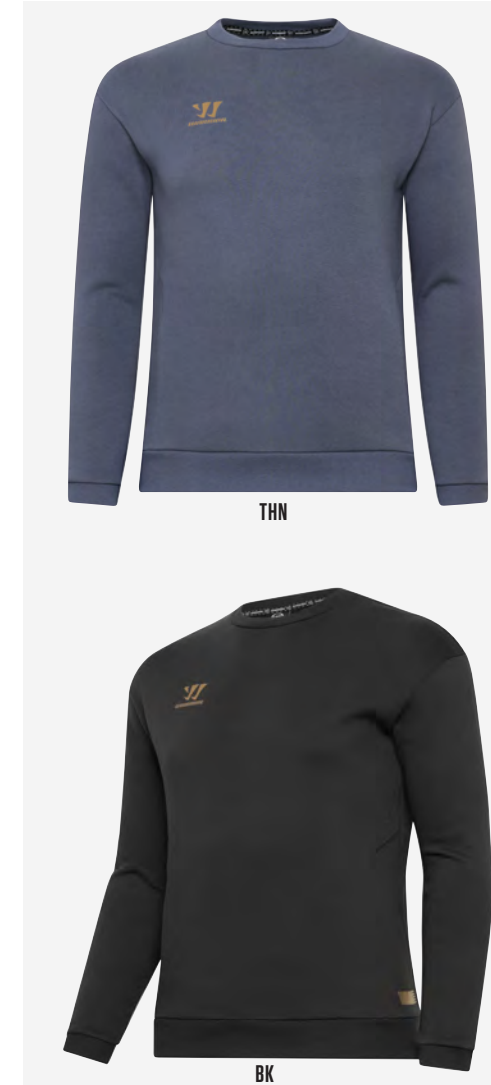

AURUM SWEATER

- 58% Cotton 42% Polyester
- Comfy and warm soft brushed back terry fabric
- Lightweight mesh neck panel
- Elastic ribbed Cuff, Hem & Collar
- Heat-Transfer gold logo and application

STYLE CODES | SIZES | COLORS

SR: **MT233018** S-3XL THN (THUNDER),
YTH: **JT233018** YXS-YXL BK (BLACK)