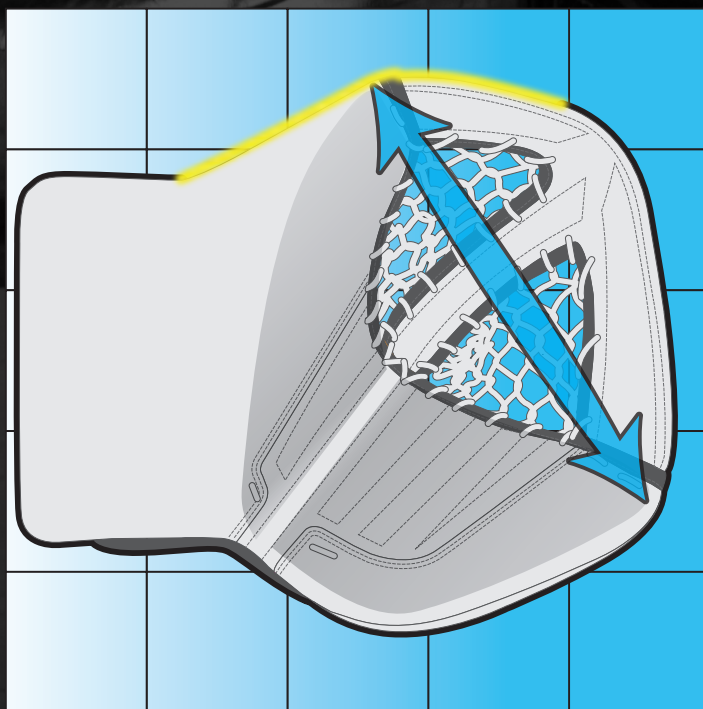

TRAPPER COMPARISON

R\G7^{RTL}