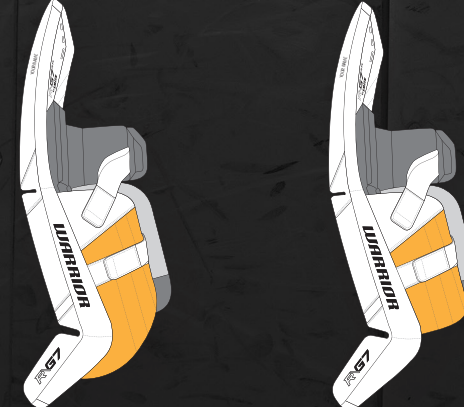

Outer leg channel calf wrap

Long   Short

Stock