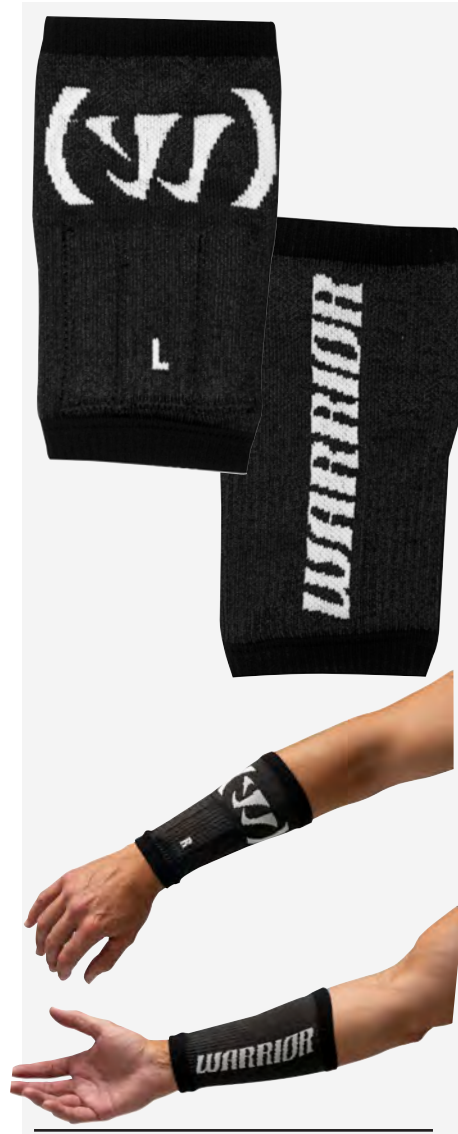

CUT RESISTANT ARM SLEEVE

- ANSI Level 3
- Covers arm from wrist to elbow
- Dual density removable padded form
- Machine washable

STYLE CODES	SIZES	COLORS
CUTRESAS5	OSZ	BK (BLACK)