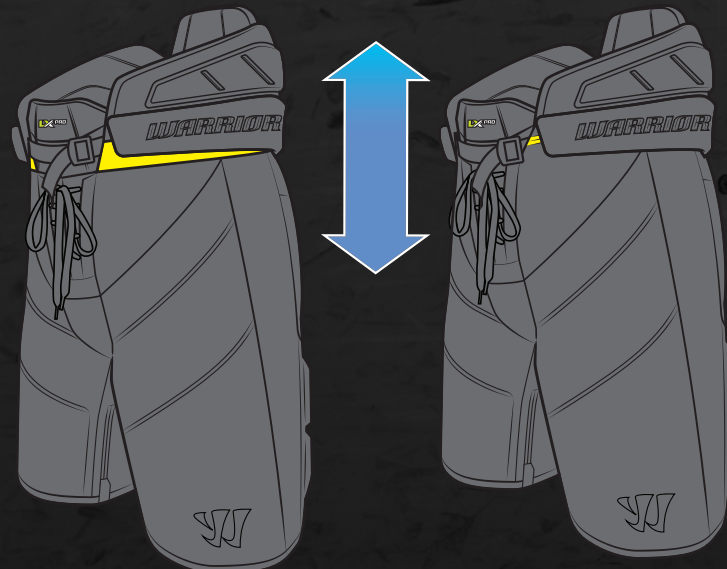

ADJUSTABLE

ADJUSTABLE LEG EXTENSION

Fit versatility for the growing player and or the player looking for more finite adjustment. A zippered gusset allows for a 1" leg extension.