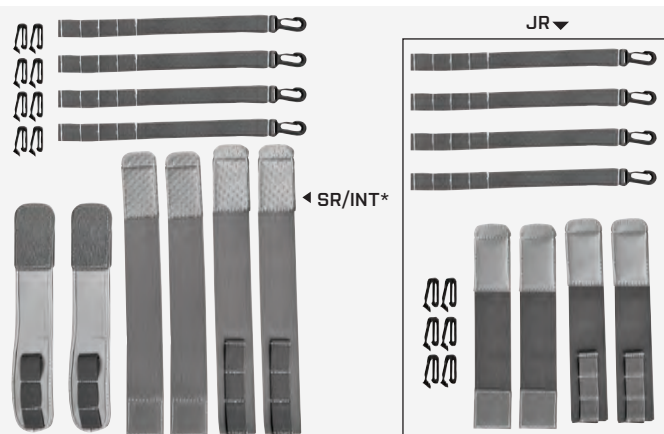

R\G7 ELASTIC STRAP KIT

- 2 G7 Sling elastic knee straps
- 8 Slik-Clips (Senior)
- 2 G7 elastic calf wrap straps*
- 6 Slik-Clips (Junior)
- 2 G7 neoprene Sling Wrap top calf straps (Senior)
- Compatible with G3, G4, G5, G6, G7 Leg Pads
- 4 G7 Active Response toe/heel straps

STYLE CODES | COLORS | SIZES

SR/INT: **G7ESKS4** GR (GREY) OSZ
JR: **G7ESKJ4**