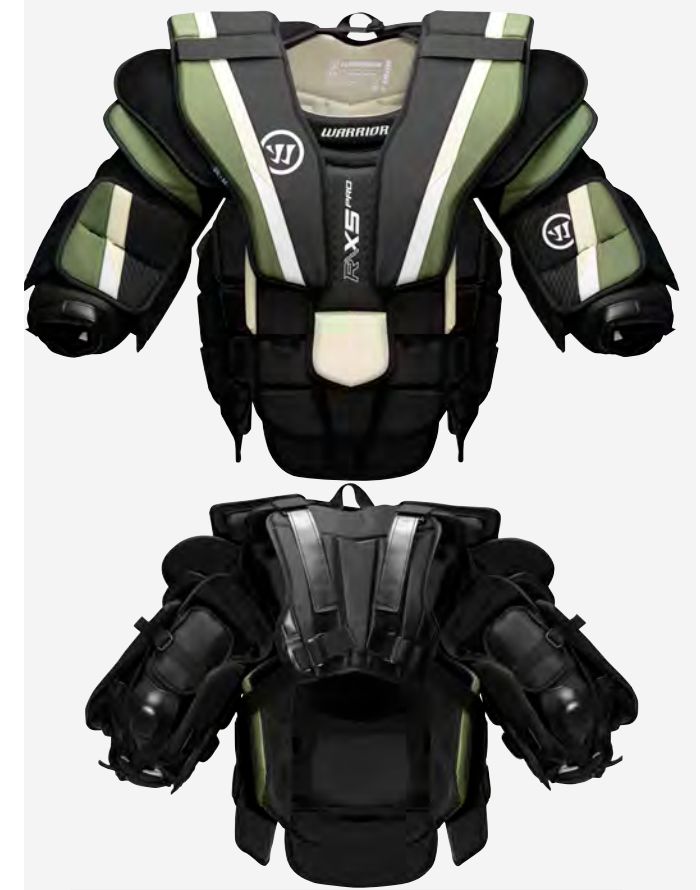

R\X5 PRO CHEST & ARM

Protection | Elite internal protection package. HDPE plastics and HD foams throughout.

AxyFlex | Streamlined arm design that maximizes mobility in a lightweight construction.

CoverEDGE+ Technology | Shoulder floaters maximize coverage and stopping power with HDPE plastic reinforced build with no pectoral break. Removable pad allows for built in customization of shoulder height.

Bone System | Complete protection during RVH and on poor angle shots. Neoprene connectors between triceps, elbow and forearm pads to close gaps and keep the arm securely inside the arm sleeve.

Perfect Fit | Easy Velcro adjustments at the shoulders, backplate, sides and torso.

STYLE CODES | **COLORS** | **SIZES**

RX5PCAS5 | BK (BLACK) | S, M, L, XL