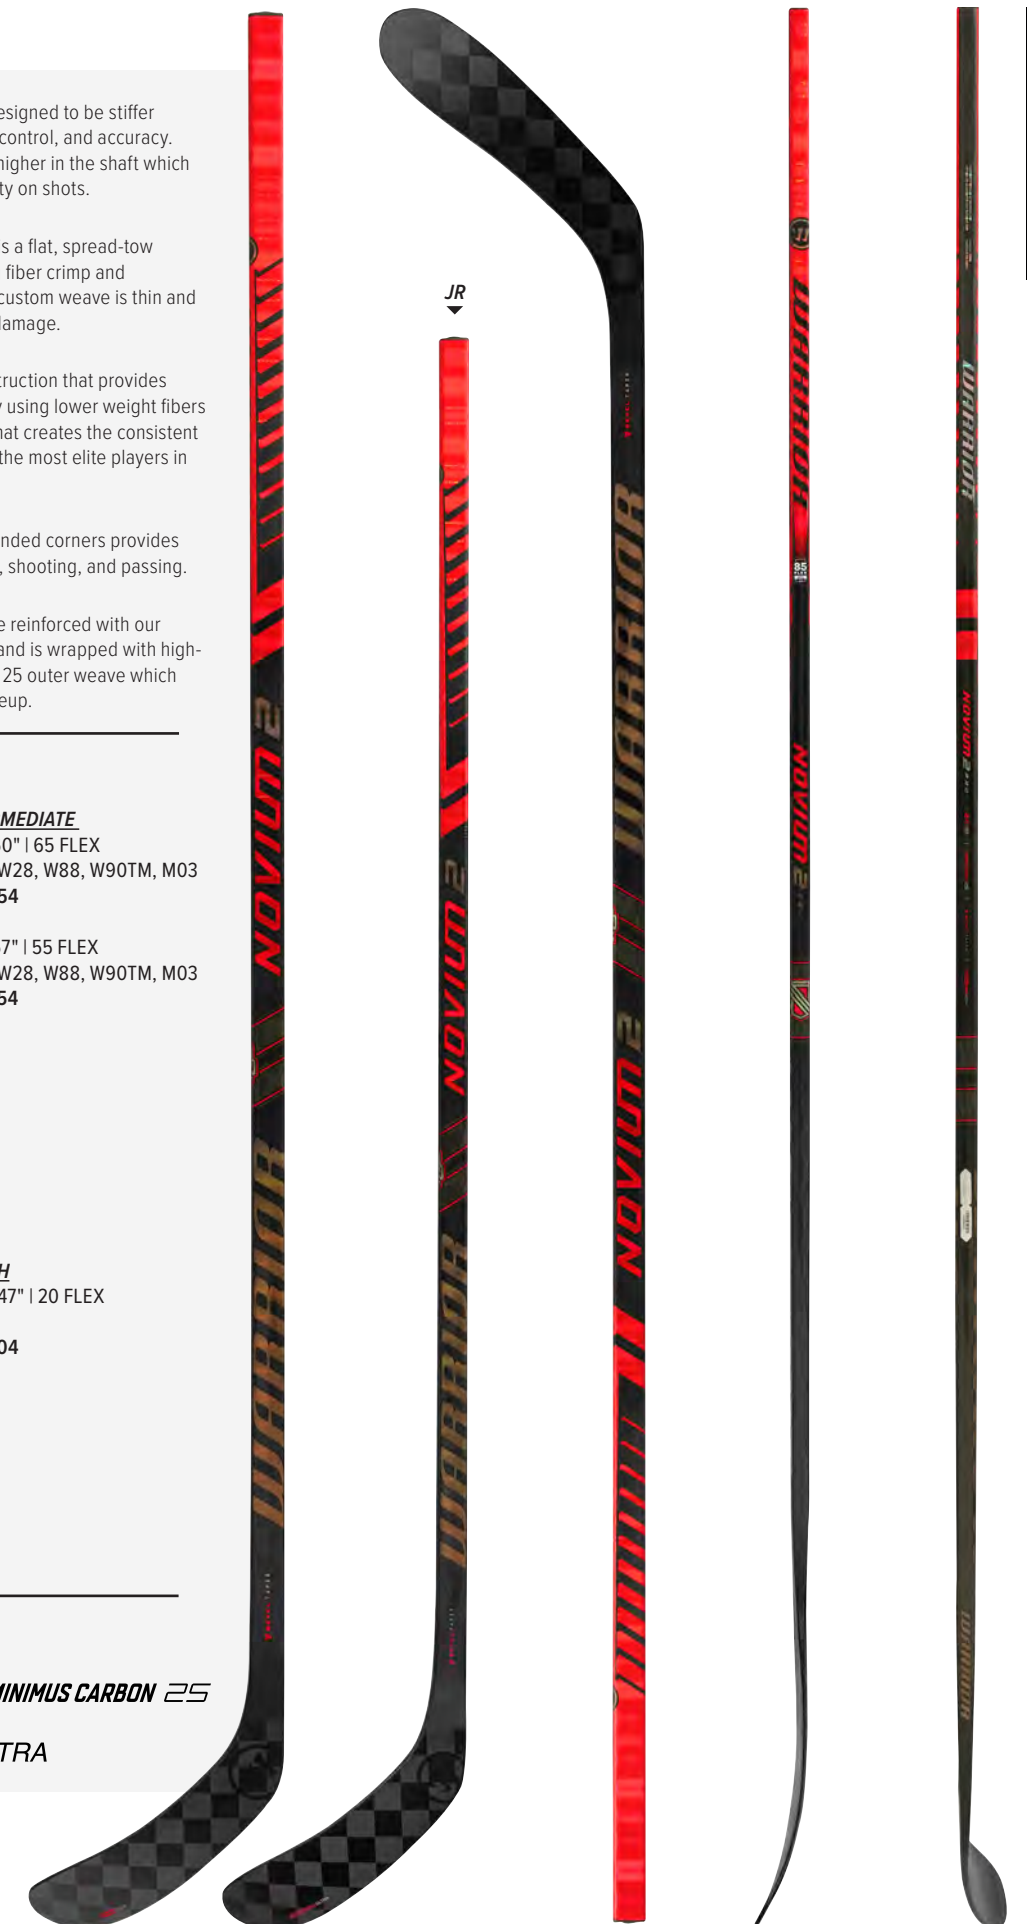

CORE TECHNOLOGY

BEVEL TAPER RL 199 MINIMUS CARBON 25

FUELCORE ULTRA