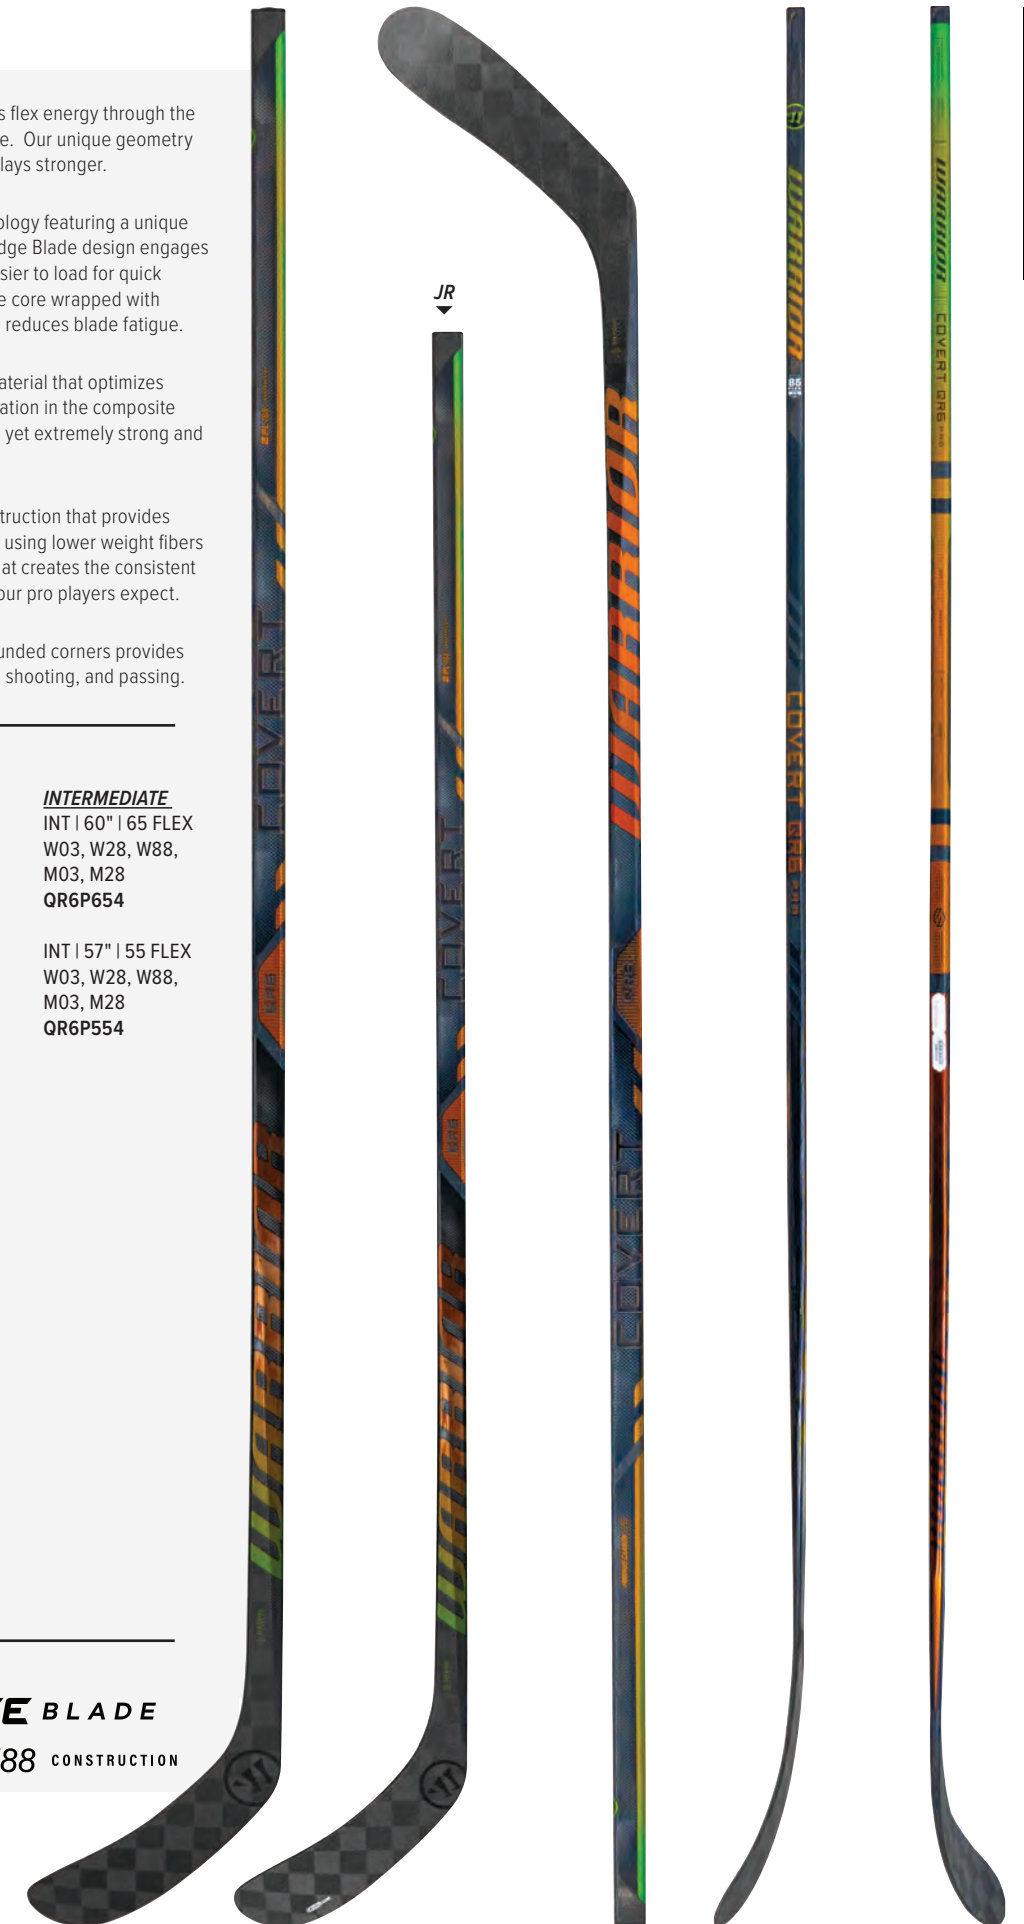

JR | 54" | 50 FLEX
W03, W28, W88
QR6P504

YOUTH

YTH | 47" | 20 FLEX
W03
QR6P204

JR | 52" | 40 FLEX
W03, W28, W88
QR6P404

JR | 49" | 30 FLEX
W03, W28, W88
QR6P304

CORE TECHNOLOGY

COVERT QR6

QR EDGE TAPER | The angular edge taper drives flex energy through the hosel that magnifies power and quick release. Our unique geometry improves response and is more stable and plays stronger.