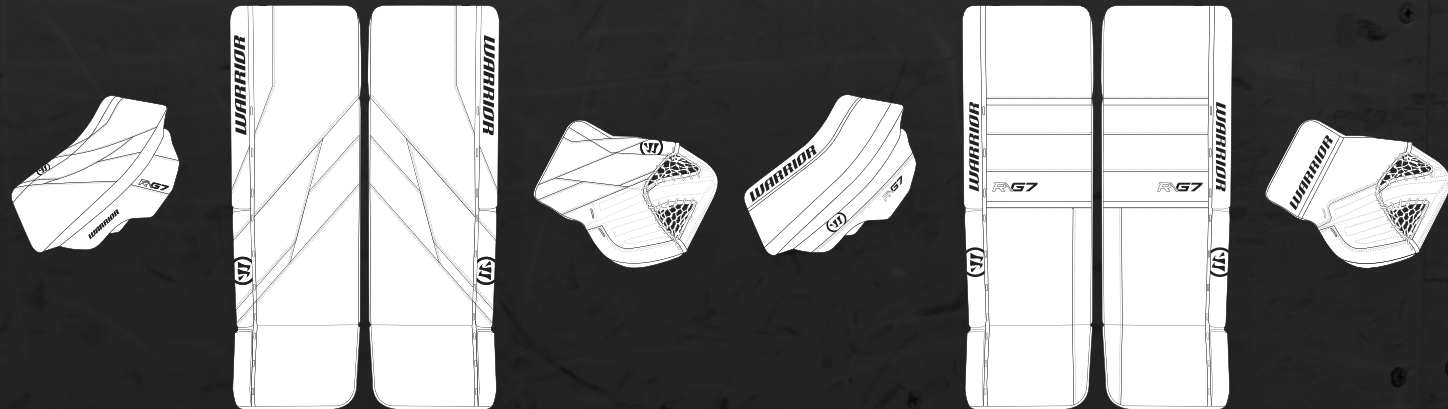

Classic Graphic
29 customizable zones.
Senior and Intermediate sizes.

RAG7

CUSTOM BREAKDOWN

LEG PADS

COLORS & GRAPHICS

Stock Graphic
28 customizable zones.
Senior and Intermediate sizes.