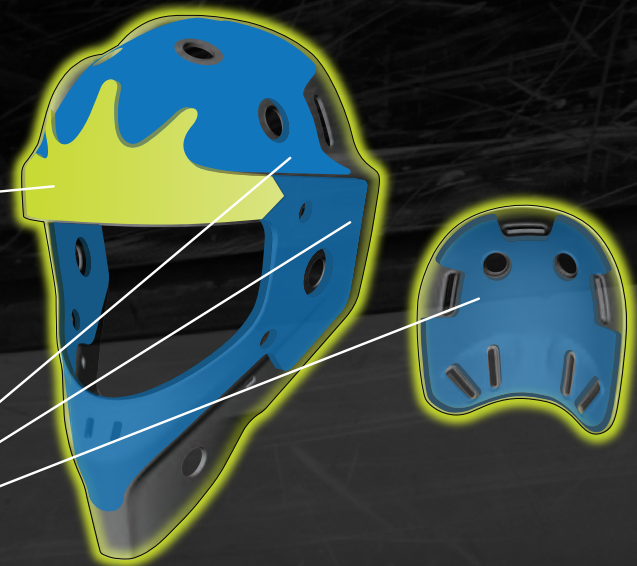

R\F2 PRO

XFOAM

OUR MOST ADVANCED IMPACT ABSORBING FOAM PROVIDES A TARGETED BARRIER ON IMPACTS TO THE FOREHEAD AND WORKS IN CONJUNCTION WITH THE OUTER SHELL TO PROTECT AGAINST INJURY.

IMPAX FOAM

DUAL DENSITIES OF OUR PREMIUM IMPACT ABSORBING FOAM PROVIDE THE OPTIMAL BALANCE OF PROTECTION, COMFORT AND WEIGHT REDUCTION.

FANTOM FIT

ULTIMATE COMFORT ACHIEVED THROUGH OPTIMUM FIT CHARACTERISTICS.

OMNISHOCK+ SYSTEM

A HOLISTIC APPROACH TO HEAD PROTECTION FOCUSED ON SAFETY FIRST. ALL SHELL AND LINER COMPOSITIONS ARE INTEGRATED BY DESIGN. A COMBINATION OF X FOAM AND DUAL-DENSITY MOLDED IMPAX FOAMS, THE OMNISHOCK+ DESIGN PROVIDES ULTIMATE PROTECTION AGAINST PUCK IMPACTS AND COLLISIONS WITHIN THE CREASE.

CHIN MOBILITY

THE R\F2 CHIN MAXIMIZES MOBILITY WITHOUT SACRIFICING PROTECTION SO THE GOALIE CAN EFFICIENTLY MOVE THEIR HEAD WITH MINIMAL CHEST PROTECTOR INTERFERENCE. THIS MAKES TRACKING PUCKS INTO THE BODY AND WATCHING PLAYS BEHIND THE NET EFFORTLESS.

RITUAL
ELEVATE YOUR GAME