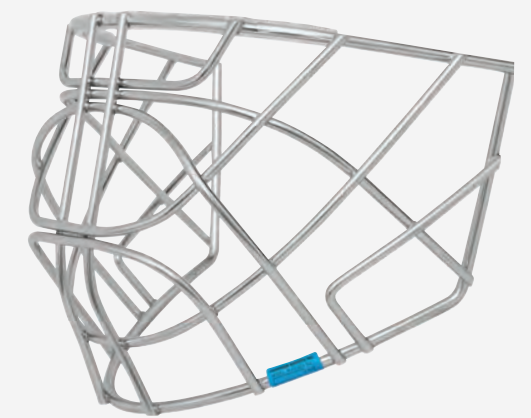

R\F2 REPLACEMENT CERTIFIED CAT EYE CAGE

- HECC certified
- Chrome steel finish
- 6 Cage screws
- 6 Cage clips
- 6 Cage washers
- 6 Short T-Nuts
- 2 Clear plastic tubes

STYLE CODES	SIZES	NOTES
F2CCEC3	SZ1	Fits Senior sized masks L/XL & M/L
	SZ2	Fits Senior sized masks S/M
	SZ3	Fits Junior sized masks OSZ