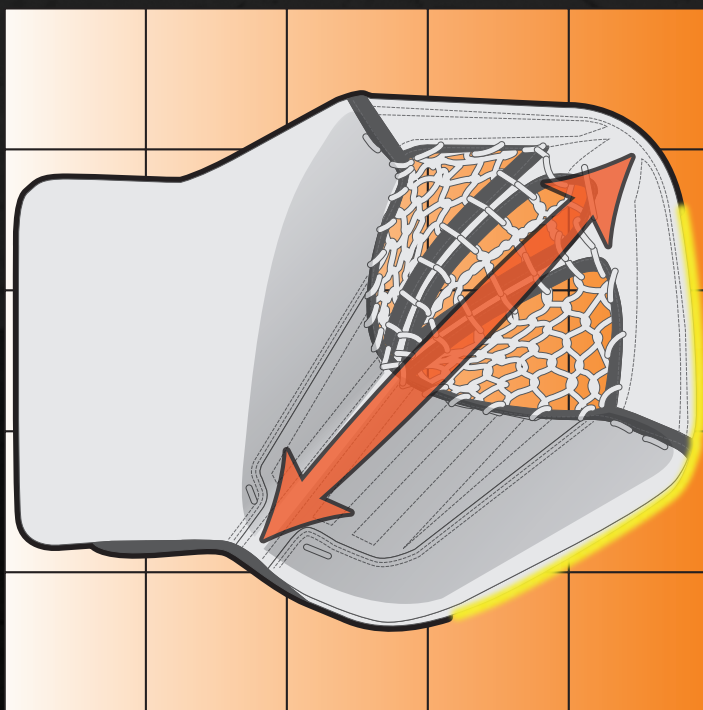

Dimensions extend at thumb to enhance a wider catching shape

R\G7.1^{RTL}

Dimensions extend at fingers to enhance a longer catching shape

RITUAL TRAPPERS

RITUAL TRAPPERS