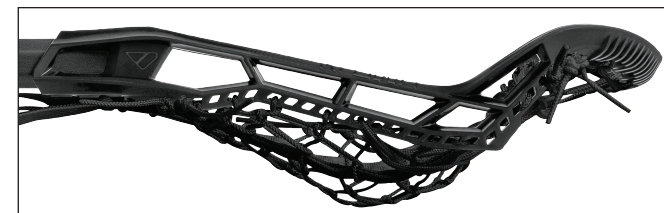

14 DEGREE OFFSET DESIGN