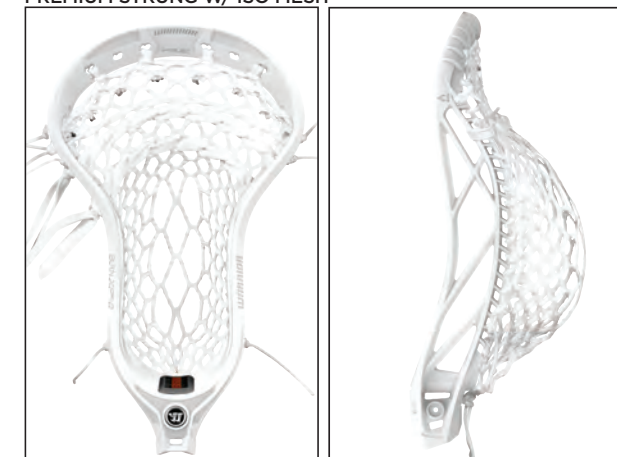

PREMIUM STRUNG W/ ISO MESH