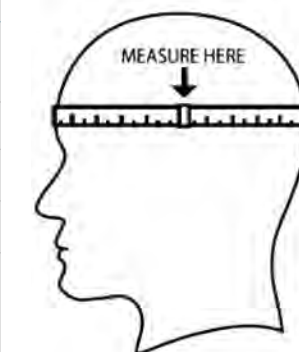

WARRIOR BOX HELMET SIZING CHART

Size	Circumference (cm)	Hat Size
ALPHA ONE PRO		
S	52 - 56	6 5/8 - 7
M	56 - 59	7 - 7 3/8
L	57.5 - 62	7 1/8 - 7 3/4
COVERT CF100 & CF80		
S	54 - 56	6 5/8 - 7
M	56 - 59	7 - 7 3/8
L	59 - 62	7 3/8 - 7 3/4