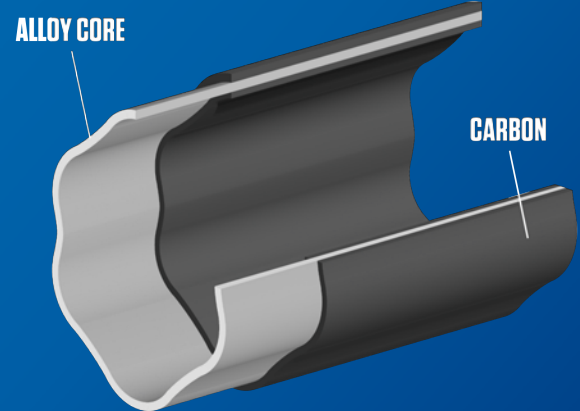

SHAFT GRIPS

SLIDE GRIP

SLIDE GRIP

Full length raised grip shaft that provides superior feel with less wear and tear on your gloves.

STAR MATRIX

STAR MATRIX GRIP

Raised grip located on key areas of the shaft for complete control and less wear and tear on your gloves.

EVO

EVO V ALLOY CORE CARBON

ITEM CODE: EVAS4
 SIZE: 30"
 COLORS: WH, BK

- Introducing the Evo V shaft, an Alloy Core Carbon shaft built for consistency on both sides of the field
- First of its kind technology incorporating carbon with an alloy core.
- Perfect balance between weight and strength ratio...carbon weight with alloy flex and strength.
- This versatile shaft allows it to be used on O or D...field or box.