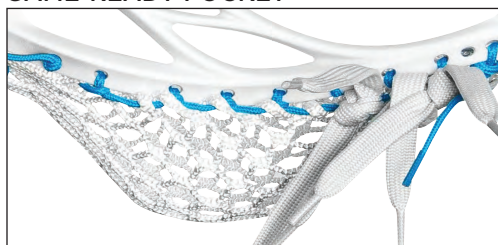

NEW COLOR

EVO NEXT STICK

COMPLETE STICK

ITEM CODE: ENA2 (ATK)
COLORS: MLT, SL, BK
SIZES: 40"

- Meets all NFHS, NCAA, Lacrosse Canada, and World Lacrosse men's field specifications.
- This strung complete is great stick for starters and developing players looking to refine their stick skills.
- Narrower head strung with semi-soft mesh improves ball control and accuracy.

- **A** ATTACK
- **M** MIDFIELD
- **I** INTERMEDIATE

TRUOFFSET POWERED BY KRYPTOLYTE

GAME-READY POCKET