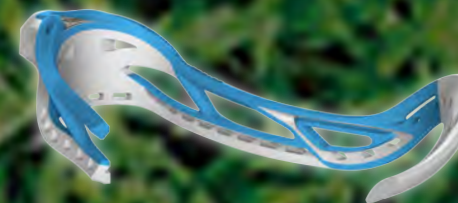

Symmetrical sidewall design - the inside of the sidewall mimics the outside, reducing weight without sacrificing stiffness. The result is a perfectly balanced head.