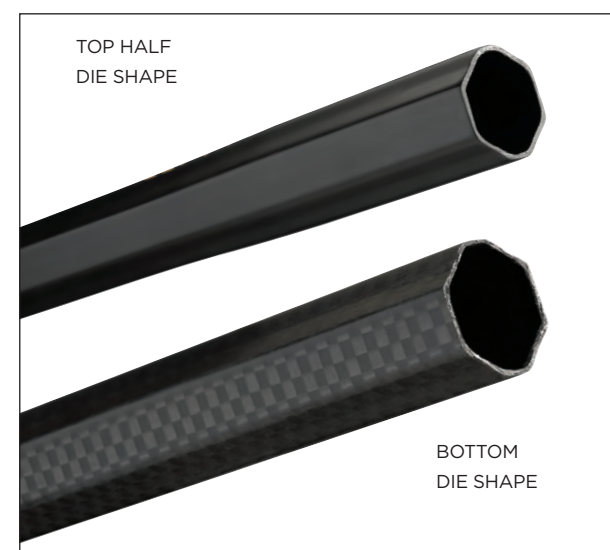

EDGE PRO CARBON (MINIMUS)

ITEM CODE: EPROCARI
COLORS: BK, WH

- Engineered with a high strength, lightweight carbon composite weave
- End tapers to full 1" diameter eliminating the need for an adaptor
- Raised tactical grip on top and bottom of shaft
- Gloss finish eliminates the need for tape

MINIMUS CARBON