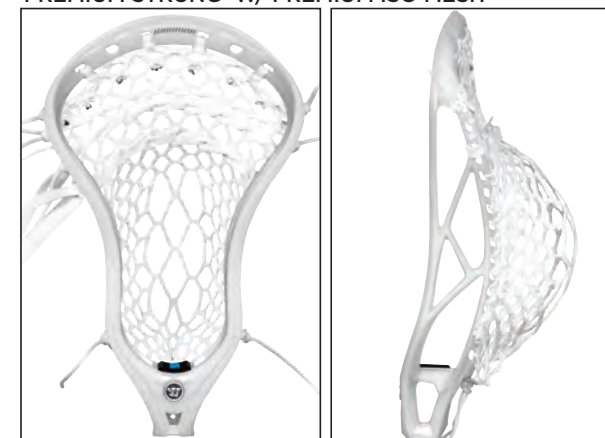

EVO QX2-O

ITEM CODE: EQX20UH2 (UNSTRUNG)

COLORS: WH, NAT, BK

ITEM CODE: EQX20ISH2 (PREMIUM STRUNG W/ISO MESH)

COLORS: WH

- Highly anticipated update to the iconic Evo unstrung head. The QX2-O is built for the elusive ball carrier who relies on ball control and quick release.
- New Fuelcore sidewall truss orientation holds its shape exponentially by spreading force evenly across the sidewall.
- Higher pinch for a longer channel with more hold and consistency.
- Scoop diffuser with strategically placed ridges to reduce drag on groundballs.
- Bottom rail designed for Mid to Low pocket placement for superior ball control and quick release.
- Optional LOC-THROAT feature; insert LOC-THROAT for better head to handle attachment, leave out for light weight performance.
- Meets all NFHS, NCAA, Lacrosse Canada, and World Lacrosse men's field specifications.

A ATTACK

M MIDFIELD

TRUOFFSET FUELCORE symRAIL

PREMIUM STRUNG W/ PREMIUM ISO MESH