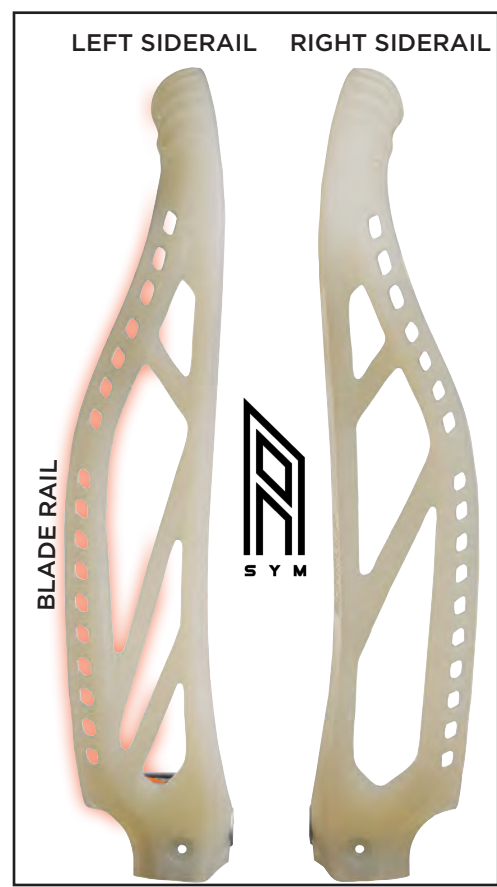

THE FORMULA

NEW

BURN FORMULA

ITEM CODE: BFUH4 (UNSTRUNG)
 COLORS: WH, CLR

- You (Performance + Recovery) = the Formula.
- Designed and developed with MVP and face-off athlete of the year, Trevor Baptiste.
- The new Blade Rail allows you to knife through the ball, creating the smoothest exit on the draw.
- Improved stability from sidewall to scoop is the Formula for the most offensive face-off head in the market allowing torsion on the draw, while recovering for down field accuracy.
- Aggressive scoop diffusers reduce drag and improves airflow on ground balls.
- Meets all NFHS, NCAA, Lacrosse Canada, and World Lacrosse men's field specifications.

M MIDFIELD

BLADE RAIL TRUOFFSET SYMRAIL

BURN FO - RECOVERY

ITEM CODE: BFORU2 (UNSTRUNG)
 COLOR: CLR (CLEAR)

- Warrior's pure resin boosts head shape recovery and allows players to pass and shoot with confidence after each face-off battle.
- Designed and engineered asymmetrically to provide balance between flex, strength and recovery.
- Universal pinch design accommodates multiple face-off styles.
- Increased throat stiffness and shorter throat design allow for additional leverage and control.
- Meets all NFHS, NCAA, Lacrosse Canada, and World Lacrosse men's field specifications.