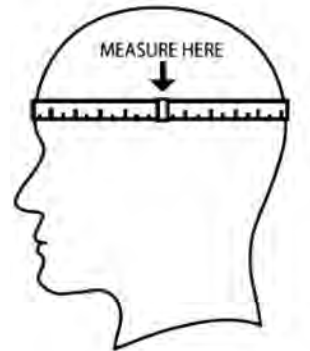

EASY ADJUSTMENT SYSTEM

UNIVERSAL GOALIE THROAT GUARD

ITEM CODE: GTG18 (ONE SIZE) - CLEAR

- Attaches to helmet.
- Extra protection for goalies.

WARRIOR SIZING CHART

WARRIOR HELMET SIZING CHART

| Size | Circumference (in) | Circumference (cm) | Hat Size (in) |
|---------------------------|--------------------|--------------------|----------------|
| BURN X | | | |
| OSFM (ONE SIZE FITS MOST) | | | |
| BURN | | | |
| L | 22 3/4 to 24 1/2 | 57.5 to 62 | 7 1/4 to 7 3/4 |
| M | 22 to 23 1/8 | 56 to 59 | 7 to 7 3/8 |
| S | 20 1/2 to 22 | 52 to 56 | 6 1/2 to 7 |
| BURN JR | | | |
| OSZ | 18 1/2 to 20 7/8 | 47 to 53 | 6 to 6 5/8 |