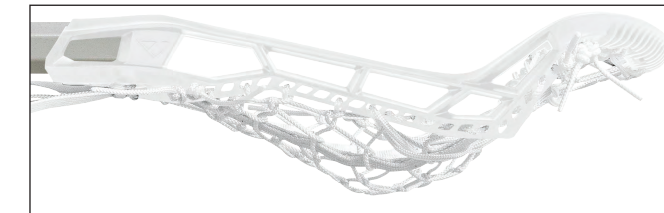

14 DEGREE OFFSET DESIGN