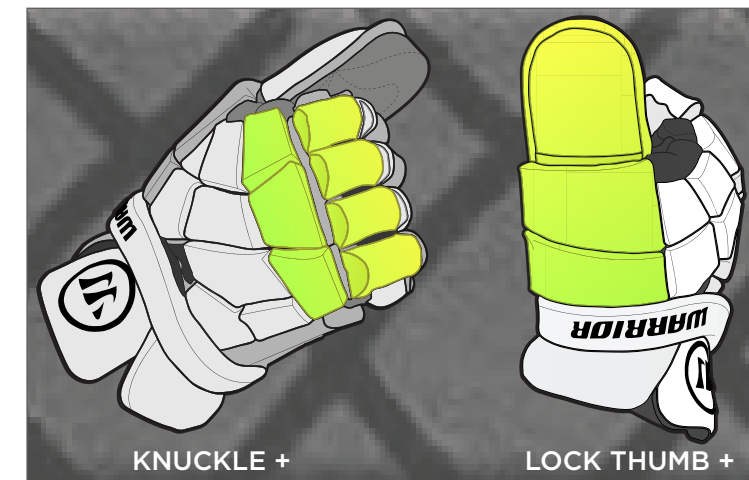

TRUVENT VENTILATION

BURN NEXT GLOVE

ITEM CODE: BNG3 (L, M, S)
 ITEM CODE: BNGYTH3 (XXS, XS)
 COLORS: BK

- Entry level glove for players new to the sport.
- Dual-density foam construction for upgraded protection & comfort.

WARRIOR NEMESIS
GLOVES

NEMESIS QS GLOVE

ITEM CODE: NQSG2 (XL, L, M)
COLORS: WH

- Goalie specific glove designed to maximize feel but also provide best-in-class protection where goalies need it most.
- NEW Lock Thumb+ provides best-in-class protection, flexibility, and feel while handling your stick.
- NEW Knuckle+ offers superior shock absorber for critical protection of the mantle of your knuckles.
- We didn't forget about the pinky either...extra protection has been added for total piece of mind.
- Authentic Pro Palm + is a thin single layer palm construction that allows you to have max feel of your stick.
- Simplified cuff design improves range of motion and reduces bunching in the wrist area.