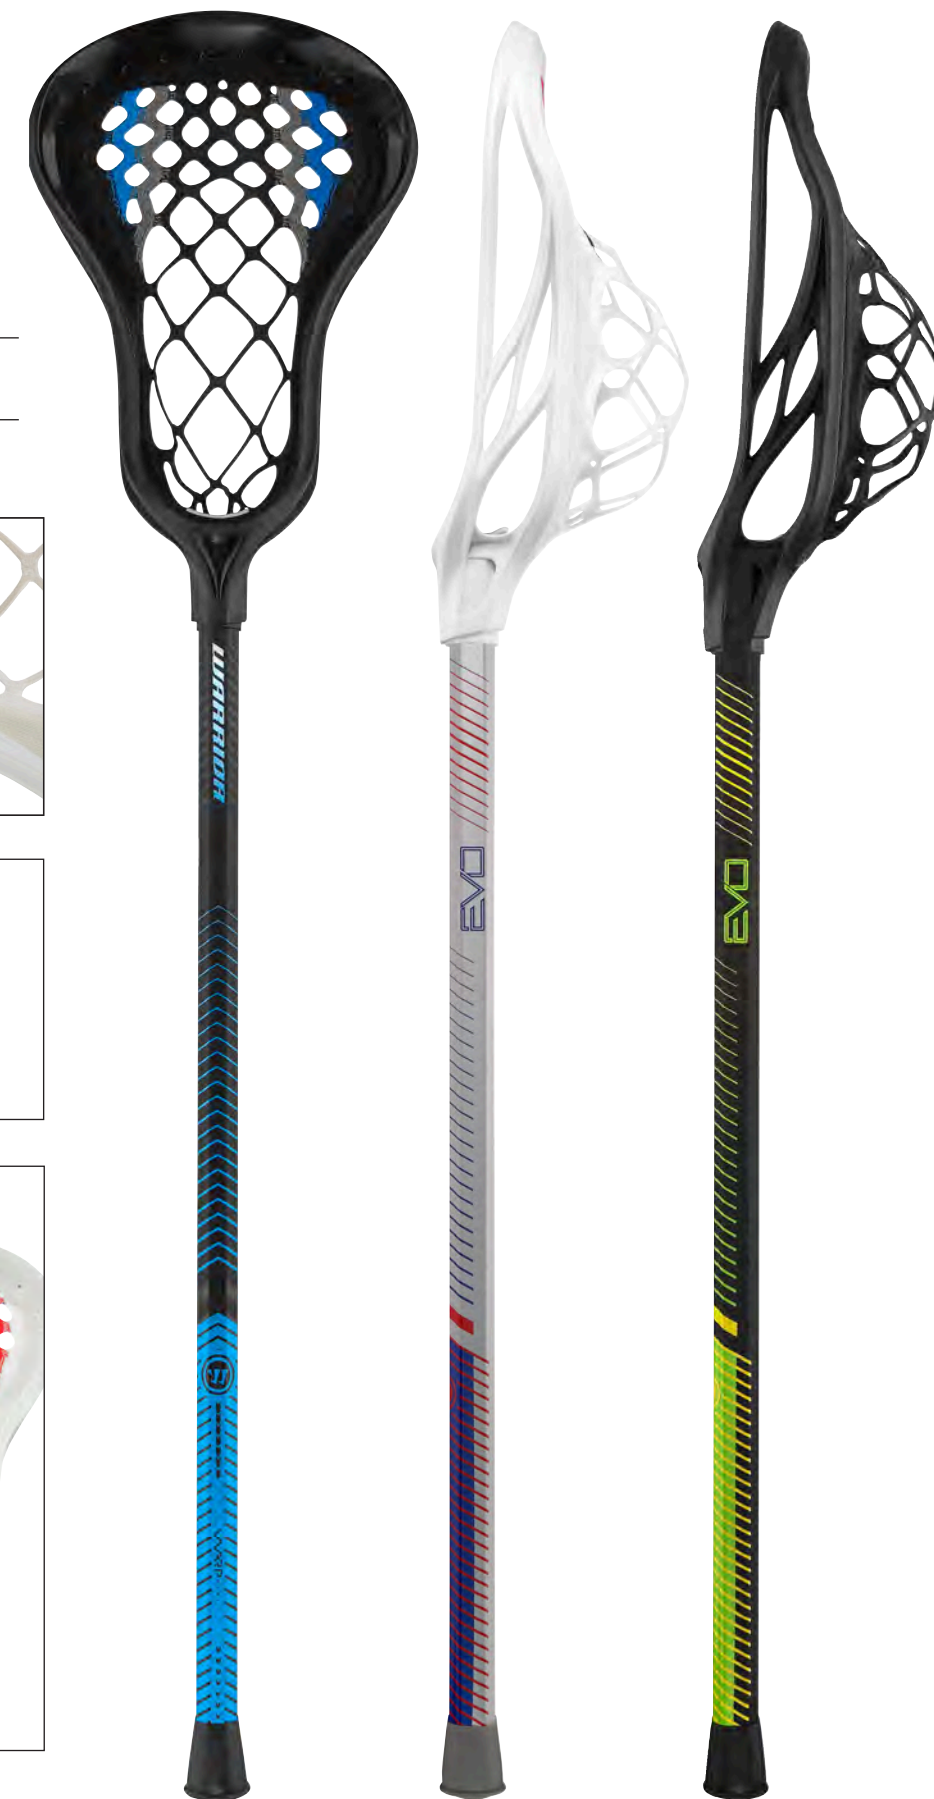

EVO WARP MINI STICK

COMPLETE STICK

EWMSO
COLORS: BKB, RWB, RAS

- Level: Youth 6U & Recreational
- Mini stick utilizing a special designed wide-diamond Warp pocket for unmatched consistency.
- Includes a Warrior tennis ball

Y YOUTH

WARP