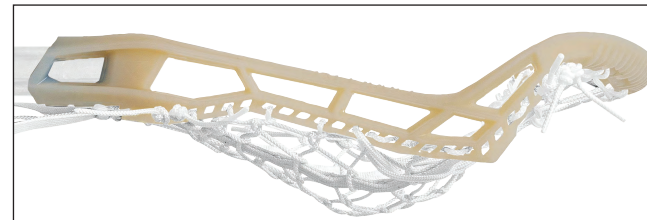

A ADVANCED

SCOOP
DIFFUSER

CLASSIC OCTAGON

NO GRIP

14 DEGREE OFFSET DESIGN

KROWN PRO ON MINIMUS CARBON

STYLES

ITEM CODE: KRPMINT3 (COMPLETE STICK 42")
COLORS: BK, WH, WYL