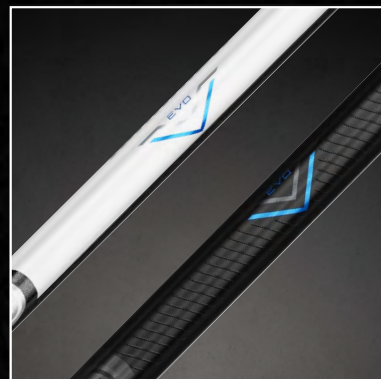

G GOALIE

WARRIOR®

SHAFT TECHNOLOGY

CARBON SHAFT MATERIALS

ALLOY CORE CARBON

Perfect balance between weight and strength ratio...carbon weight with alloy flex and strength..

MINIMUS CARBON

Ultralight and high-strength carbon fiber is engineered with multiple layers and orientations to give strategic flex and impact performance.