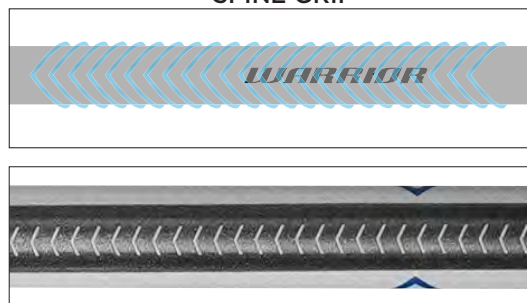

NEW

EVO V ALLOY CORE CARBON

ITEM CODE: EVAS4
COLORS: WH, BK
SIZE: 30"

MINIMUS CARBON SLIDEGRIP

- Introducing the Evo V shaft, an Alloy Core Carbon shaft built for consistency on both sides of the field
- First of its kind technology incorporating carbon with an alloy core.
- Perfect balance between weight and strength ratio...carbon weight with alloy flex and strength.
- This versatile shaft allows it to be used on O or D...field or box.

RAISED REVERSE SPINE GRIP