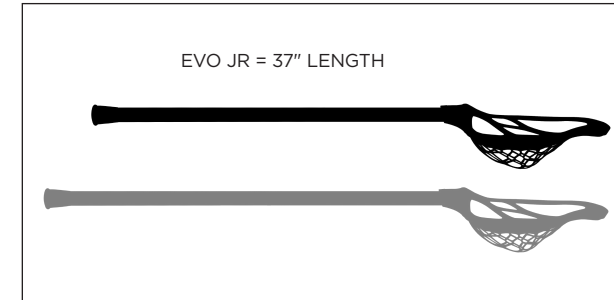

- Level: Junior 10 & Under.
- 37" stick length meets US Lacrosse 10U Stick Specifications.
- Standard diameter shaft.
- Youth specific strung complete designed for new players looking to have fun!
- Wider face shape for increased catching surface and easier groundball pick-ups.
- Pocket strung to improve hold and provide an accurate release.

J JUNIOR

TRUOFFSET

YOUTH SPECIFIC STRUNG POCKET

SHORTER ATTACK LENGTH

EVO WARP JR. STICK

COMPLETE STICK

ITEM CODE: EWJR2 (37")
 COLORS: WHS, BK

- 37" stick length meets US Lacrosse 10U Stick Specifications.
- Youth specific Warp stick designed to enhance the playing experience for new lacrosse players.
- Warp pocket doesn't need to be adjusted or broken in, hassle and maintenance free.
- Wider face shape for increased catching surface, flared bottom rail improves ball control and accuracy.