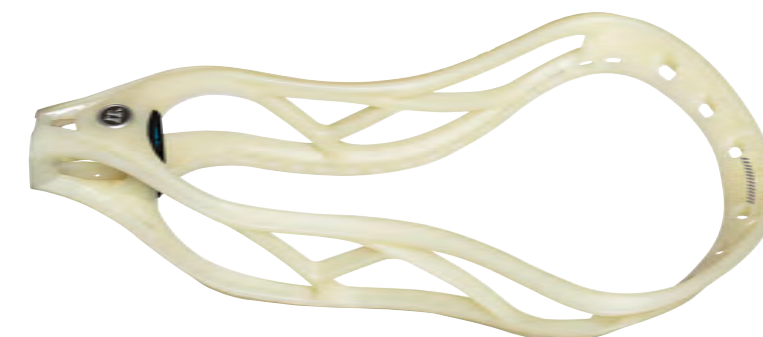

EVO QX2-O

ITEM CODE: EQX20UH2 (UNSTRUNG)

COLORS: WH, NAT, BK

ITEM CODE: EQX20ISH2 (PREMIUM STRUNG W/ISO MESH)

COLORS: WH

- Highly anticipated update to the iconic Evo unstrung head. The QX2-O is built for the elusive ball carrier who relies on ball control and quick release.
- New Fuelcore sidewall truss orientation holds its shape exponentially by spreading force evenly across the sidewall.
- Higher pinch for a longer channel with more hold and consistency.
- Scoop diffuser with strategically placed ridges to reduce drag on groundballs.
- Bottom rail designed for Mid to Low pocket placement for superior ball control and quick release.
- Optional LOC-THROAT feature; insert LOC-THROAT for better head to handle attachment, leave out for light weight performance.
- Meets all NFHS, NCAA, Lacrosse Canada, and World Lacrosse men's field specifications.

A ATTACK

M MIDFIELD

TRUOFFSET FUELCORE symRAIL

PREMIUM STRUNG W/ PREMIUM ISO MESH