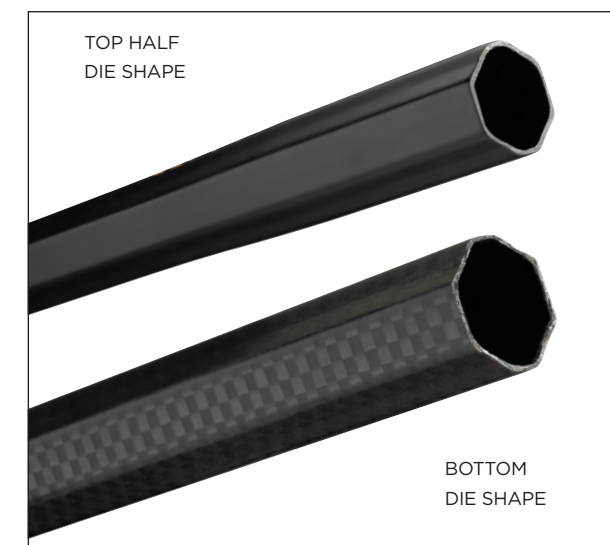

EDGE PRO CARBON (MINIMUS)

ITEM CODE: EPROCARI
COLORS: BK, WH

- Engineered with a high strength, lightweight carbon composite weave
- End tapers to full 1" diameter eliminating the need for an adaptor
- Raised tactical grip on top and bottom of shaft
- Gloss finish eliminates the need for tape

MINIMUS CARBON

EDGE CARBON

ITEM CODE: ECARB1
COLORS: BK, WH

- High strength, lightweight carbon weave for optimal strength to weight ratio
- Soft coat finish for quick hand movements

CARBON