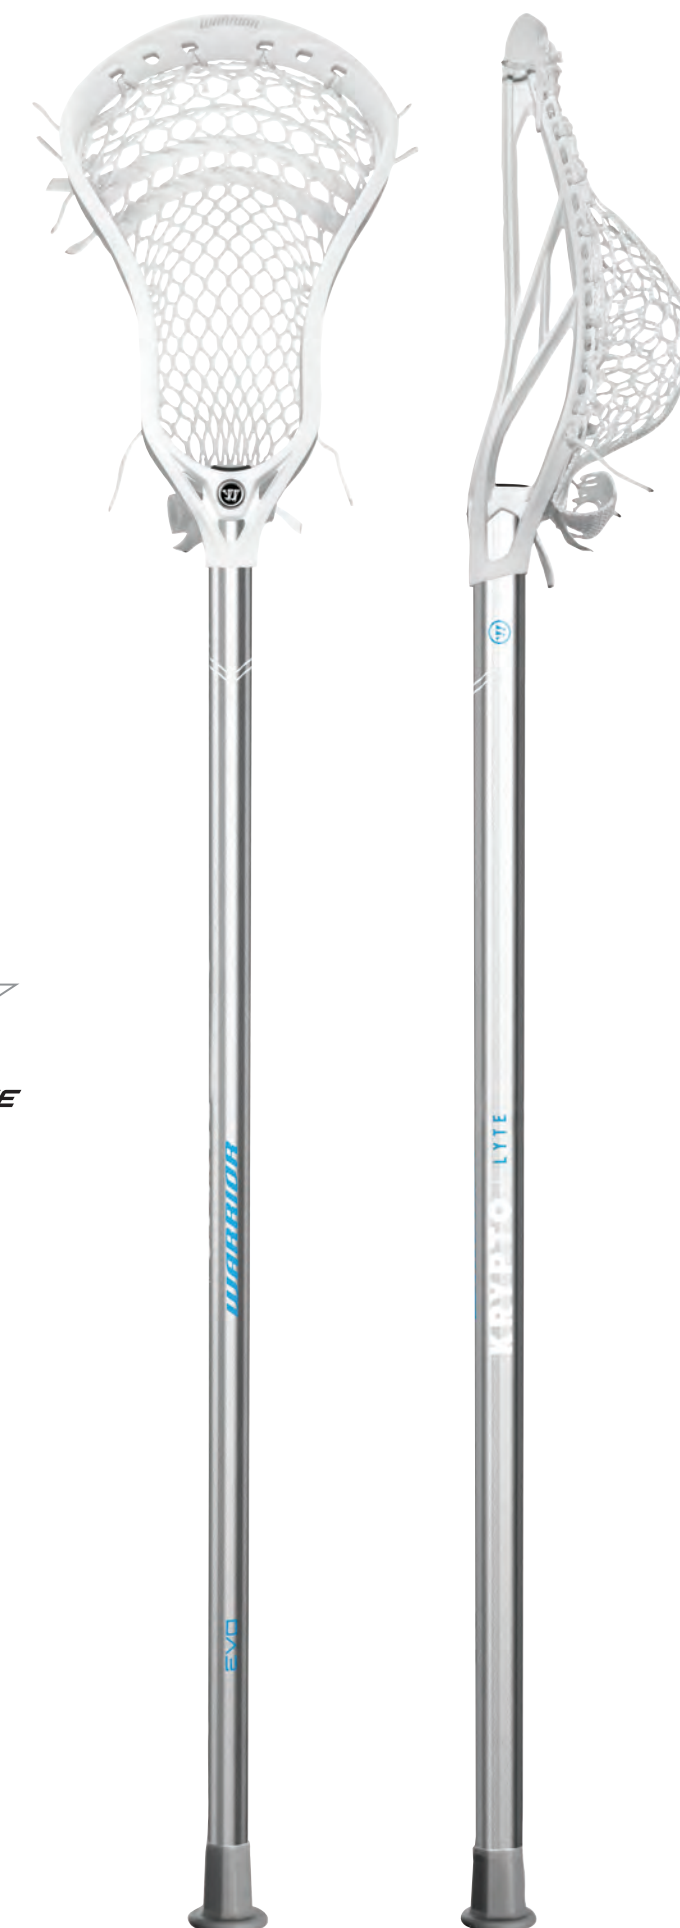

A ATTACK

M MIDFIELD

TRUOFFSET LOC-THROAT

POWERED BY KRYPTOLYTE

CONTROL

DIAMOND

SEMI SOFT MESH POCKET

EVO STICK