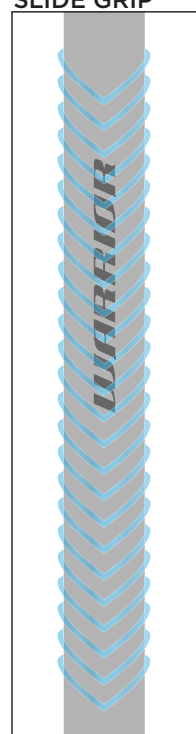

EVO QX2 CARBON

ITEM CODE: EQX2AS2 (ATK), EQX2DS2 (DEF)

COLORS: WH, BK

- Weighing in at roughly 130 grams makes the new QX2 Carbon one of the lightest performance handles on the market.
- Updated slide grip covers the full length of the shaft...providing superior feel with no risk of palm abrasion.
- Our QX2 minus carbon is our stiffest carbon fiber layup in the lateral and transverse directions to drive the quickest and most accurate release.

A ATTACK

M MIDFIELD

D DEFENSE

QX² MINIMUS CARBON
QUICK RELEASE SLIDEGRIP

SLIDE GRIP