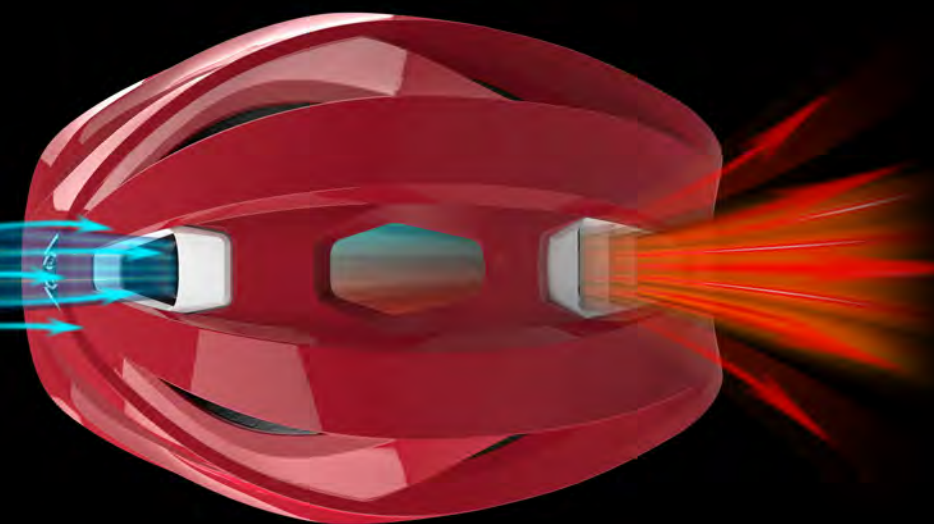

WARRIOR SPORTS, INC.

7080 23 MILE RD. | SHELBY TOWNSHIP, MI 48316

PHONE: 800.968.7845 | WWW.WARRIOR.COM

MATT MOORE | WARRIOR ATHLETE | UTAH ARCHERS

BURN X

JET STREAM

Integrated within the helmet shell, our unique vent design and X-channel directs air flow through the helmet and around the player's head to help stay cool on the field.