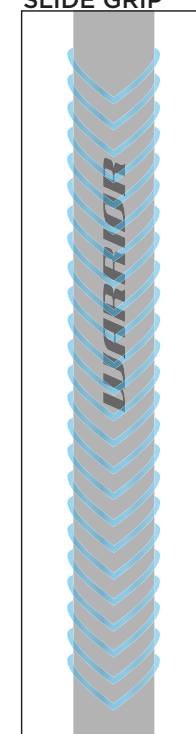

EVO QX2 CARBON

ITEM CODE: EQX2AS2 (ATK), EQX2DS2 (DEF)

COLORS: WH, BK

- Weighing in at roughly 130 grams makes the new QX2 Carbon one of the lightest performance handles on the market.
- Updated slide grip covers the full length of the shaft...providing superior feel with no risk of palm abrasion.
- Our QX2 minus carbon is our stiffest carbon fiber layup in the lateral and transverse directions to drive the quickest and most accurate release.

A ATTACK

M MIDFIELD

D DEFENSE

QX² MINIMUS CARBON
QUICK RELEASE SLIDEGRIP

FATBOY EVO QX2 CARBON

ITEM CODE: FBEQX2S2

COLORS: WH

SIZE: 30"

- The Fatboy Evo QX2 Minimus Carbon shaft at approximately 175 grams provides pro-level performance with Fatboy strength.
- New QX Minimus Carbon layup reduces flex to promote Quick Release.
- Features Slide Grip. A staple in every D-Middies gear bag.

A ATTACK

M MIDFIELD

QX² MINIMUS CARBON
QUICK RELEASE SLIDEGRIP

SLIDE GRIP