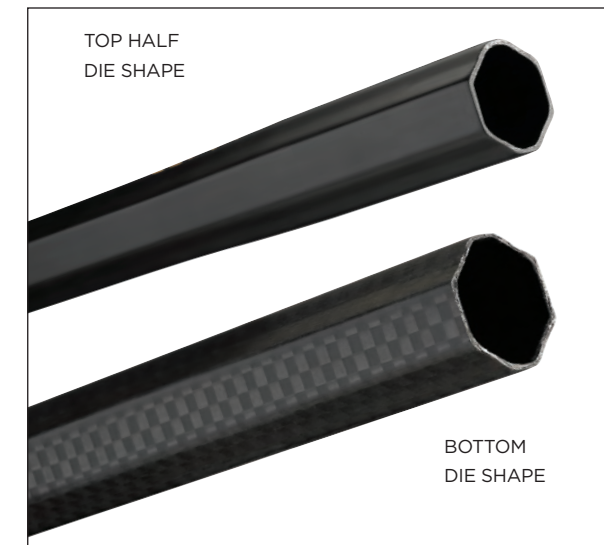

KYLIE OHLMILLER | BRINE ATHLETE