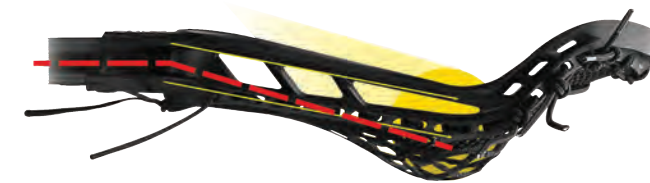

EDGE PRO ON EDGE CARBON

STYLES

ITEM CODE: EDGECAR3 (COMPLETE STICK 42")
COLORS: BK, WH

ITEM CODE: EDGPSHM3 (HEAD - STRUNG)
COLORS: BK, WH

- Built with Truoffset Technology for maximum offset that directs the ball toward the sweet spot.
- An engineered flex profile in the upper third of the head allows the head to flex with the ball creating a tighter channel on shots and passes.
- Strung with a 4 diamond mesh runner for traditional feel.
- Meets USA Lacrosse, NFHS & World Lacrosse specifications

A ADVANCED

TRUOFFSET

CARBON

CLASSIC OCTAGON

SOFT COAT