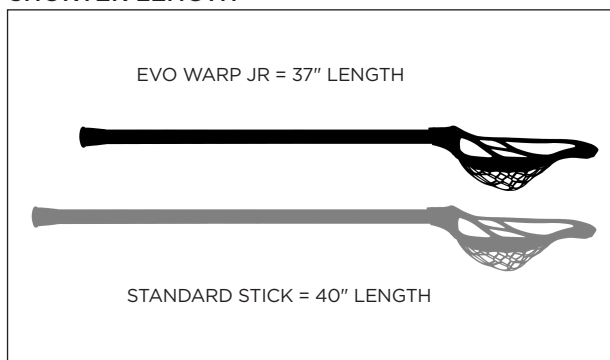

SHORTER LENGTH