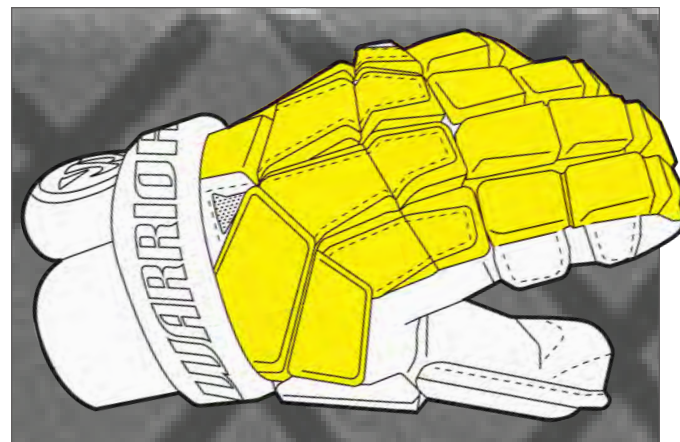

WARRIOR NEMESIS
GLOVES

NEMESIS QS GLOVE

ITEM CODE: NQSG2 (XL, L, M)
COLORS: WH

- Goalie specific glove designed to maximize feel but also provide best-in-class protection where goalies need it most.
- NEW Lock Thumb+ provides best-in-class protection, flexibility, and feel while handling your stick.
- NEW Knuckle+ offers superior shock absorber for critical protection of the mantle of your knuckles.
- We didn't forget about the pinky either...extra protection has been added for total piece of mind.
- Authentic Pro Palm + is a thin single layer palm construction that allows you to have max feel of your stick.
- Simplified cuff design improves range of motion and reduces bunching in the wrist area.

- Goalie specific glove designed to provide superior feel and enhanced impact performance.
- Updated Lock-Thumb to provide improved flexibility and feel while handling your stick.
- Bone System impact technology built into the knuckle area to absorb high speed impacts.
- Authentic Pro Palm is a single layer palm construction that allows you to have tremendous feel and durability.