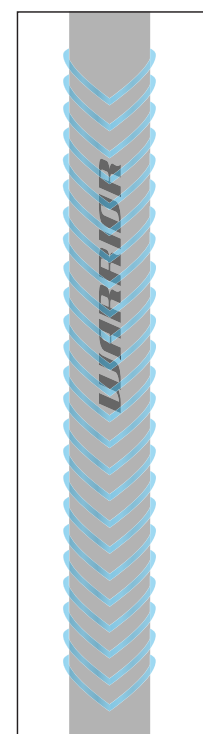

EVO

EVO V ALLOY CORE CARBON

ITEM CODE: EVAS4
 SIZE: 30"
 COLORS: WH, BK

- Introducing the Evo V shaft, an Alloy Core Carbon shaft built for consistency on both sides of the field
- First of its kind technology incorporating carbon with an alloy core.
- Perfect balance between weight and strength ratio...carbon weight with alloy flex and strength.
- This versatile shaft allows it to be used on O or D...field or box.

EVO QX2 CARBON

ITEM CODE: EQX2AS2 (ATK), EQX2DS2 (DEF)

COLORS: WH, BK

- Weighing in at roughly 130 grams makes the new QX2 Carbon one of the lightest performance handles on the market.
- Updated slide grip covers the full length of the shaft...providing superior feel with no risk of palm abrasion.
- Our QX2 minus carbon is our stiffest carbon fiber layup in the lateral and transverse directions to drive the quickest and most accurate release.