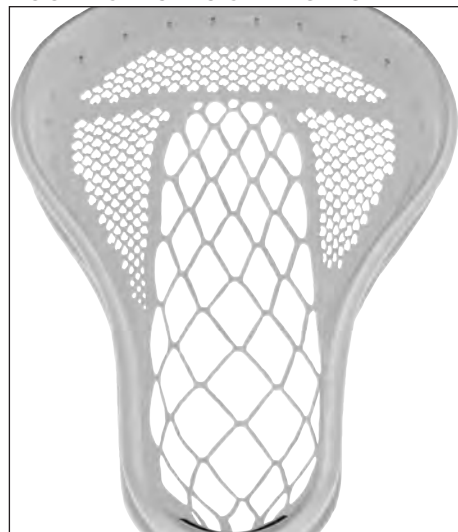

EVO WARP JR. STICK

COMPLETE STICK

ITEM CODE: EWJR2 (37")
COLORS: WHS, BK

- 37" stick length meets US Lacrosse 10U Stick Specifications.
- Youth specific Warp stick designed to enhance the playing experience for new lacrosse players.
- Warp pocket doesn't need to be adjusted or broken in, hassle and maintenance free.
- Wider face shape for increased catching surface, flared bottom rail improves ball control and accuracy.

J JUNIOR

TRUOFFSET

YOUTH SPECIFIC STRINGING