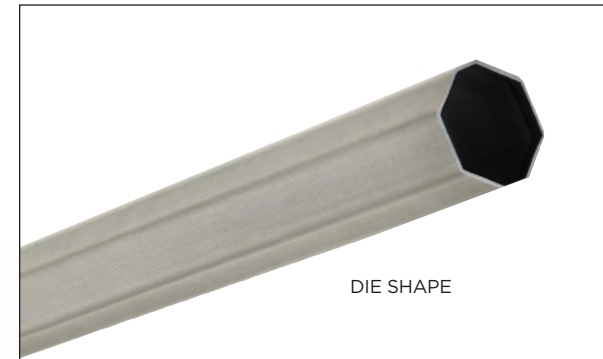

6065 SERIES

ITEM CODE: WA60000
COLORS: SL

- 6065 series alloy handle