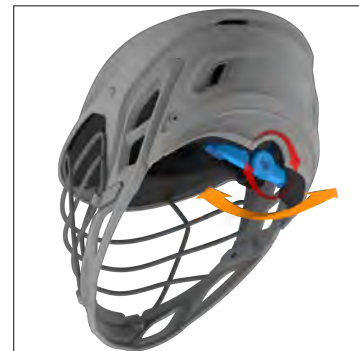

ADAPTFIT 270 BY BOA®