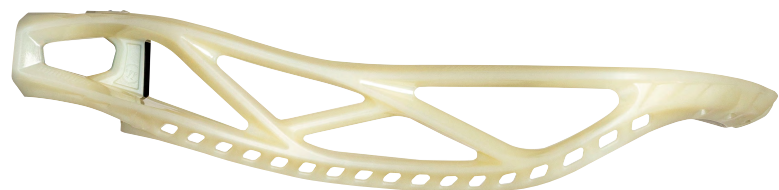

EVO QX2-D

ITEM CODE: EQX2DUH2 (UNSTRUNG)

COLORS: WH, NAT, BK

ITEM CODE: EQX2DISH2 (PREMIUM STRUNG W/ISO MESH)

COLORS: WH

- Built for the close stick defenseman who likes to have a little more meat on their bones, but still have the ability to strike quick.
- New Therma-Loc+ hybrid thermoplastic resin retains stiffness by up to 50% better than standard nylon heads in various temps...leading to more consistency and a quicker release.
- Scoop diffuser with strategically placed ridges to reduce drag on groundballs.
- Bottom rail designed for Mid to Mid/High pocket to help with gaining immediate ball control after ground ball pick-ups.
- QX2-D Max design provides increased durability for the defensive minded player.
- Optional LOC-THROAT feature; insert LOC-THROAT for better head to handle attachment, leave out for light weight performance.
- Meets all NFHS, NCAA, Lacrosse Canada, and World Lacrosse men's field specifications.

M MIDFIELD

D DEFENSE

TRUOFFSET
FUELCORE

symRAIL
MAX

**THERMA
LOC+**

SCOOP
DIFFUSER

FEATHERLIGHT

I S O
WARP | M E S H

STRUNG W/ PREMIUM ISO MESH