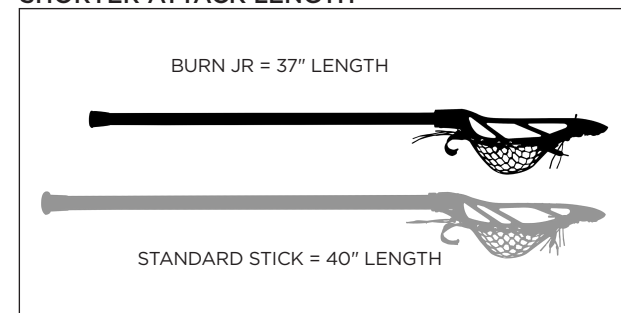

SHORTER ATTACK LENGTH