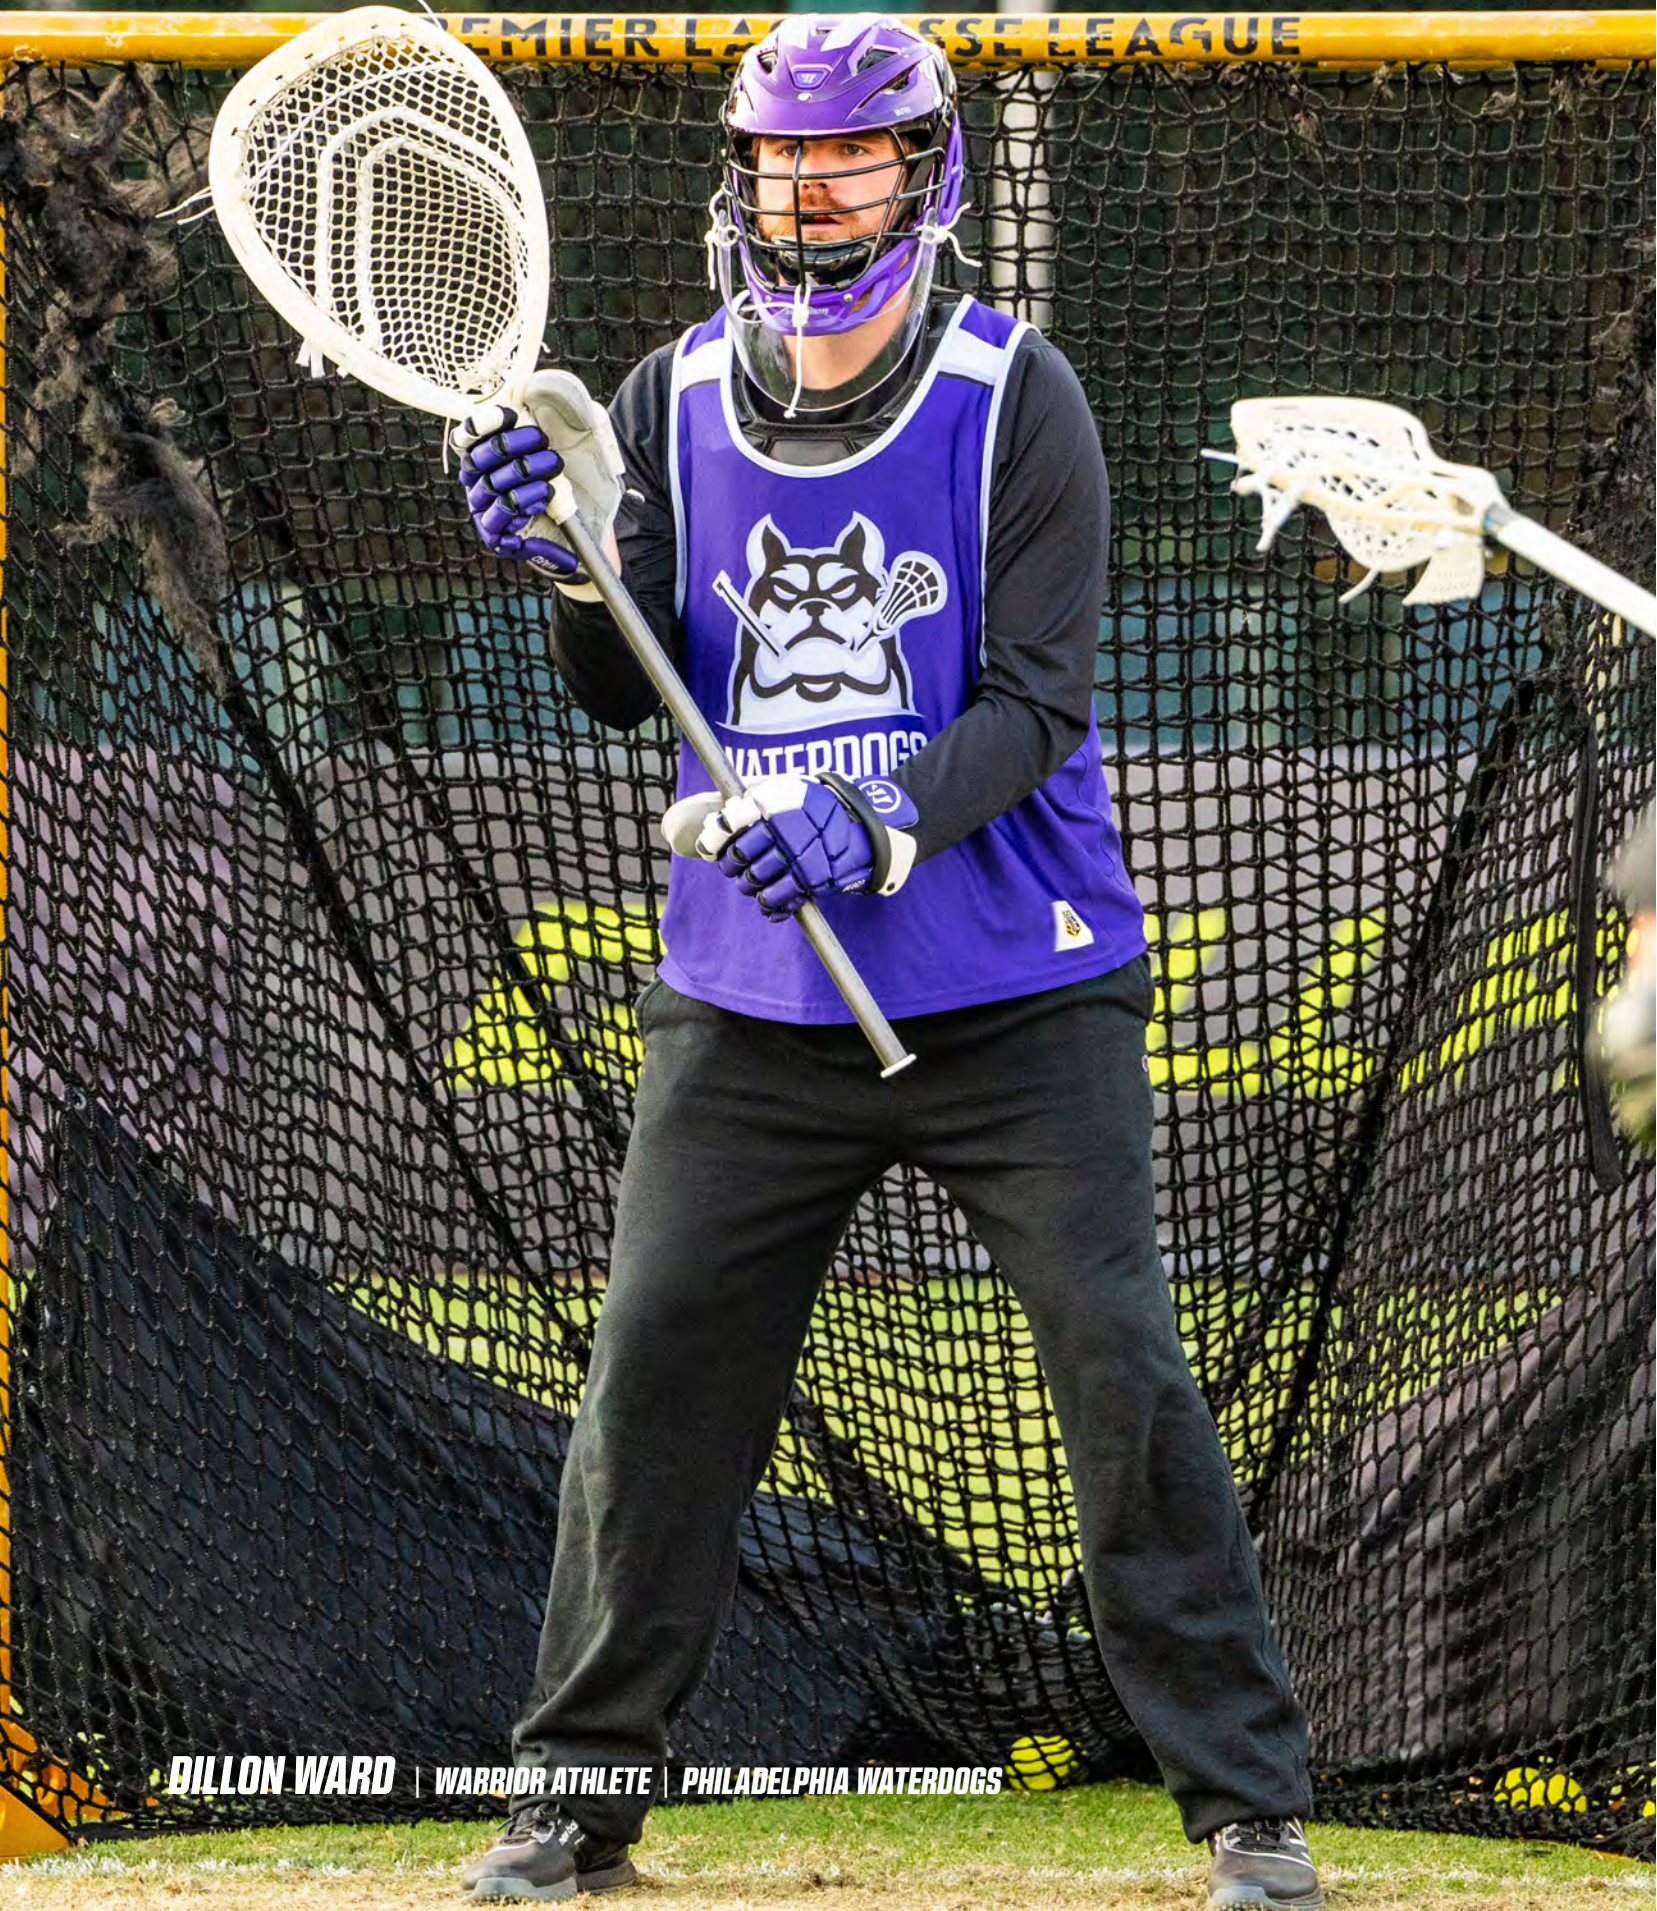

NEMESIS

DILLON WARD | WARRIOR ATHLETE | PHILADELPHIA WATERDOGS

NEMESIS CHEST PAD

ITEM CODE: NCP3

SIZES: L, M, S

COLOR: BK

- Meets NOCSAE performance standard ND200-22 for Commotio Cordis.
- Multi-density foam chest plate provides enhanced impact absorption at high and low speeds.
- Customized shoulder cap positioning for enhanced protection and deflection.
- Adjustable straps system for perfect fit and comfort.

G GOALIE

IMPAX