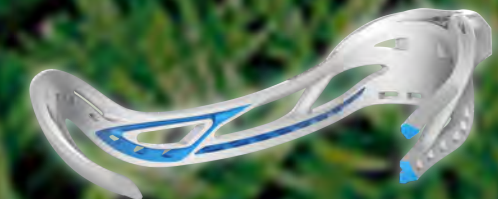

PLAYER LEVEL ICONS

A ADVANCED

I INTERMEDIATE

B BEGINNER

HEAD TECHNOLOGY

Dynamic hybrid thermoplastic which increases stability and consistency in various environments and conditions. Therma-Loc+ retains its stiffness properties up to 50% better than standard nylon lacrosse heads.