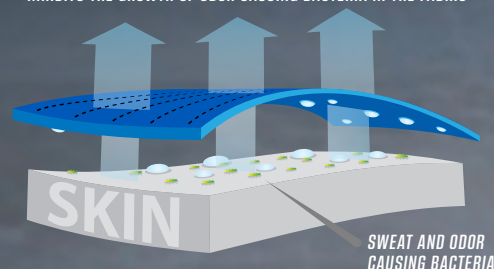

SWEAT AND ODOR
CAUSING BACTERIA