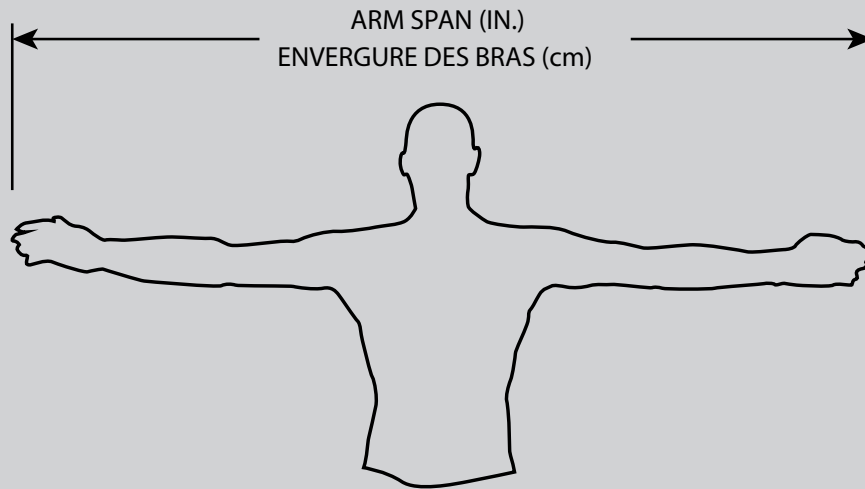

CHEST & ARM SIZING CHART

		ARM SPAN (IN.)	ENVERGURE DES BRAS (cm)
PRO	XL	76" +	1m93+
	L	73" - 76"	1m85 - 1m93
	M	70" - 73"	1m78 - 1m85
	S	67" - 70"	1m70 - 1m78
SENIOR	XL	72" +	1m83+
	L	69" - 74"	1m75 - 1m88
	M	66" - 72"	1m68 - 1m83
	S	64" - 69"	1m60 - 1m75
INT.	L-XL	64" - 69"	1m62 - 1m75
	M-L	63" - 68"	1m60 - 1m73
	S-M	60" - 65"	1m52 - 1m65
JUNIOR	L-XL	54" - 61"	1m37 - 1m55
	S-M	51" - 56"	1m30 - 1m42
YOUTH	L-XL	45" - 55"	1m14 - 1m40
	S-M	39" - 49"	99 - 1m24