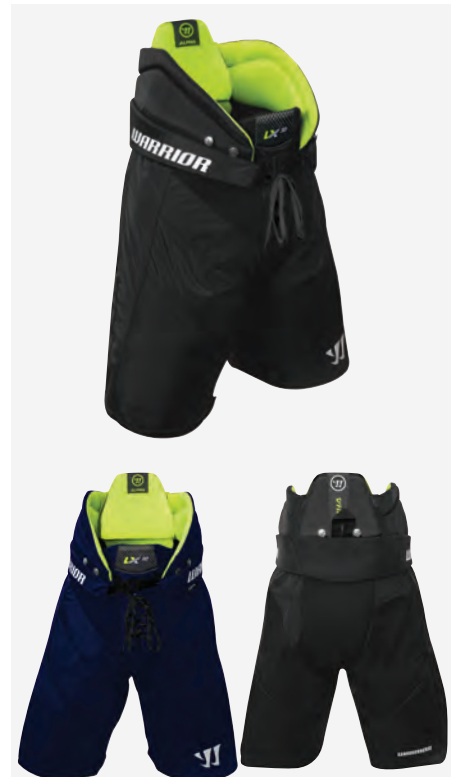

ALPHA LX 30 PANTS

ALPHA PRO FIT | Tailored pro fit to follow natural skating posture. New anatomical fit thigh pad design provides maximum mobility and protection. The minimalist form fitting style allows you to remain quick and agile in game play.

ADJUSTABLE LEG EXTENSION | Fit versatility for the growing player and or the player looking for more finite adjustment. A zippered gusset allows for a 1" leg extension.

PREMIUM PROTECTION | A floating internal waist belt offers a comfort fit and holds the redesigned one piece spine and kidney pad in place while skating.

PREMIUM OUTER SHELL | A new shell offers mobility and durability. New expanded ventilation zones and new hamstring padding offers more breathability and protection.

LINER | Stay cool and dry during play.

STYLE CODES | SIZES | COLORS

SR: LX30PS2	S, M, L	BK (BLACK),
JR: LX30PJ2	S, M, L	NV (NAVY)

ALPHA PROTECTIVE