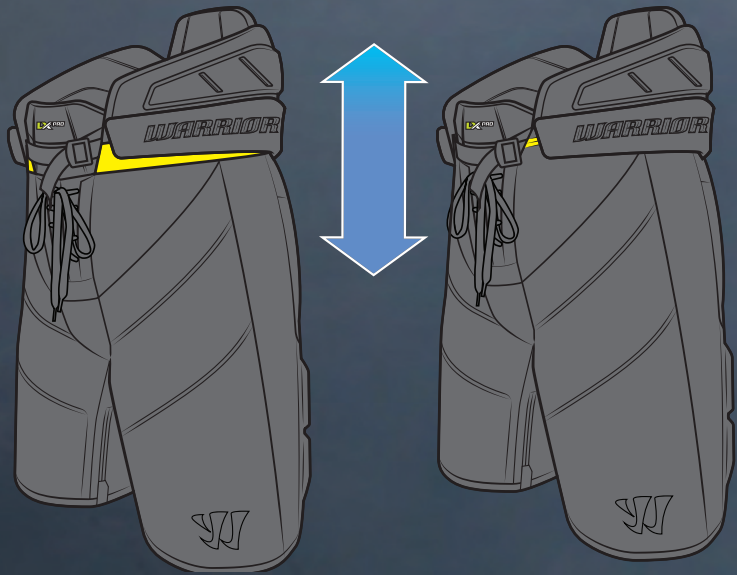

### ALPHA PRO FIT

Tailored pro fit to follow natural skating posture. The minimalist form fitting style allows you to remain quick and agile in game play.

*ALPHA PRO FIT*

ADJUSTABLE