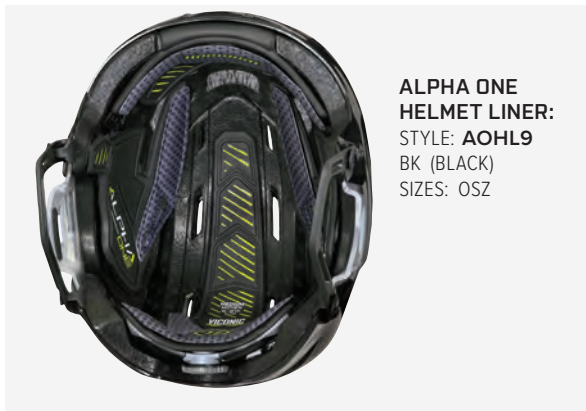

ALPHA ONE HELMET LINER