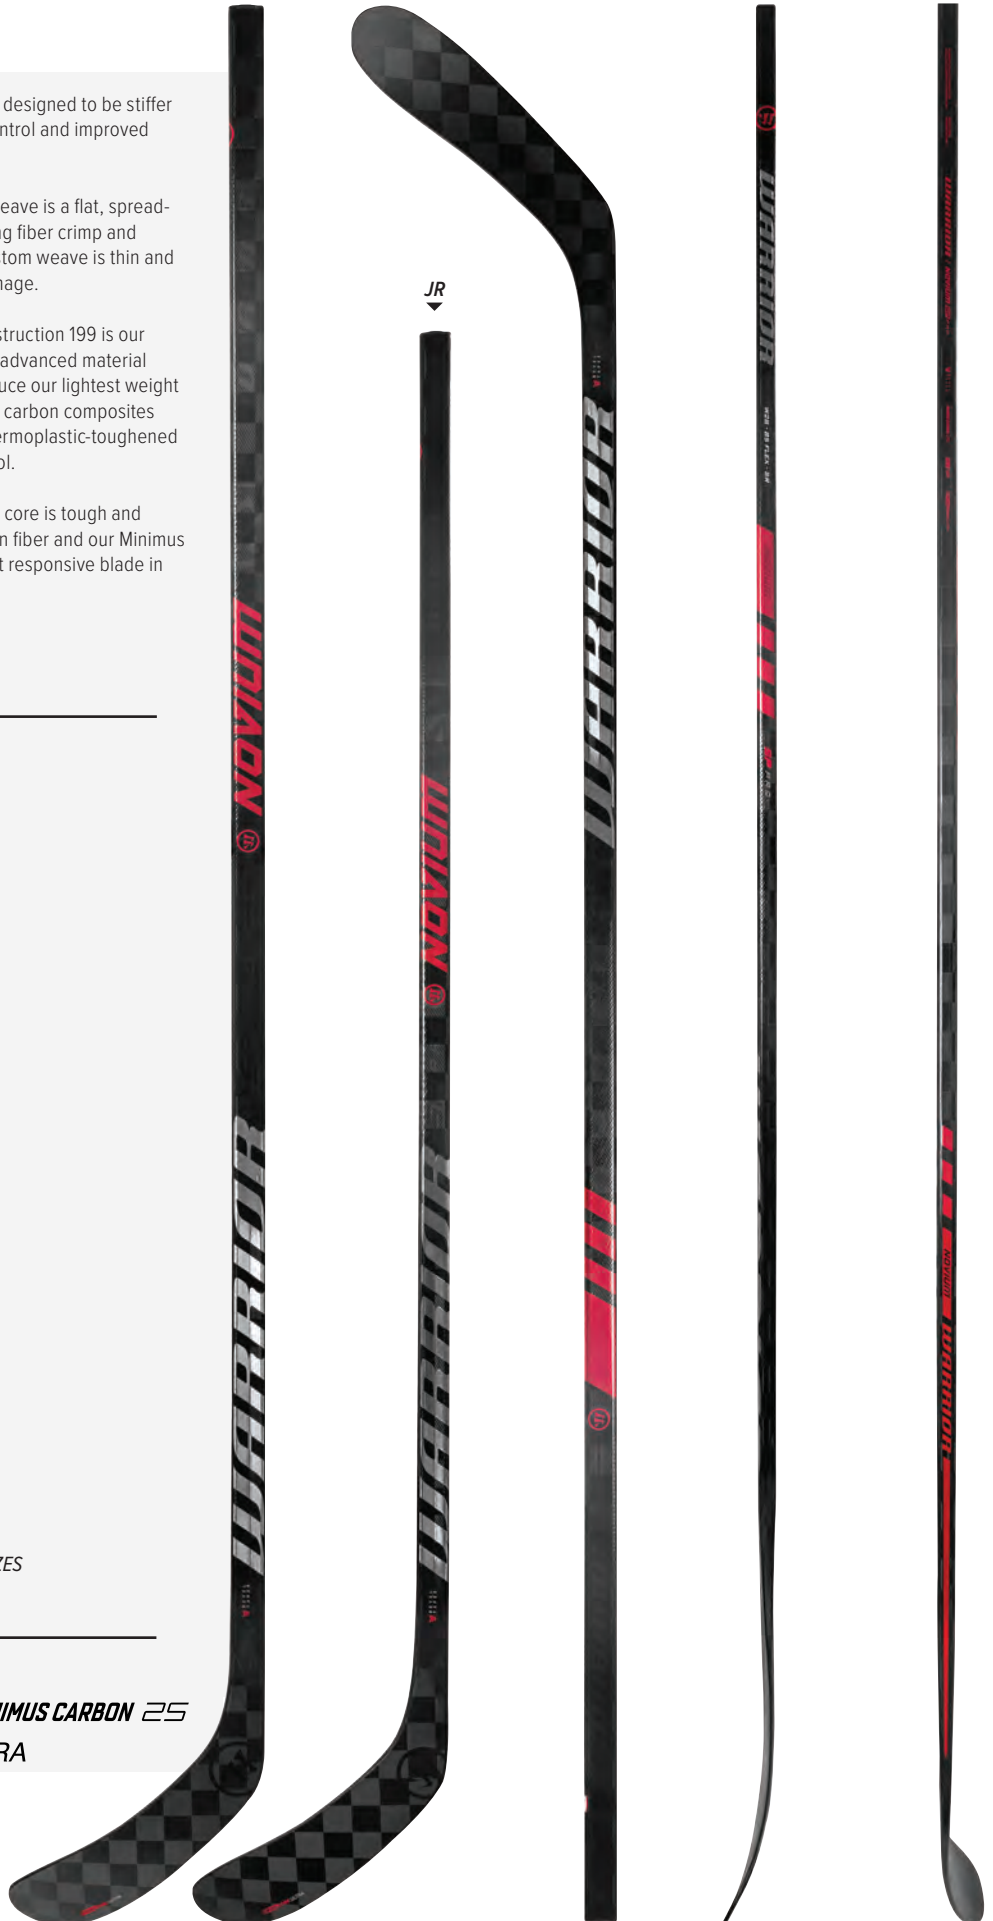

NOVIUM PRO

BEVEL TAPER | The unique Bevel Taper is designed to be stiffer through the taper which provides increased control and improved velocity on shots.

MINIMUS CARBON 25 | This carbon weave is a flat, spread-tow material that optimizes strength by reducing fiber crimp and deformation in the composite layering. The custom weave is thin and light, yet extremely strong and resistant to damage.

R.L.C. 199 | Revolutionary Lightweight Construction 199 is our highest-grade construction and uses the most advanced material selection and processing technologies to produce our lightest weight stick. R.L.C. 199 combines the latest in modern carbon composites technology – using lower weight fibers and thermoplastic-toughened epoxy resin to provide velocity, feel, and control.

FUELCORE ULTRA | The polymer blade core is tough and durable and is wrapped with high-grade carbon fiber and our Minimus Carbon 25 outer weave which creates the most responsive blade in our line up.

OFFERINGS

SENIOR

SR | 60" | 100 FLEX
W03, W28, W88, M03
NP1002

SR | 60" | 85 FLEX
W03, W28, W88, M03
NP852

SR | 60" | 75 FLEX
W03, W28, W88, M03
NP752

INTERMEDIATE

INT | 60" | 63 FLEX
W03, W28, W88, M03
NP632

INT | 57" | 55 FLEX
W03, W28, W88, M03
NP552

JUNIOR

JR | 54" | 50 FLEX
W03, W28, W88, M03
NP502

JR | 51" | 40 FLEX
W03, W28, W88, M03
NP402

*AVAILABLE IN INCREASED JUNIOR BLADE SIZES

CORE TECHNOLOGY

BEVEL
TAPER

RLC199 MINIMUS CARBON 25

FUELCORE ULTRA