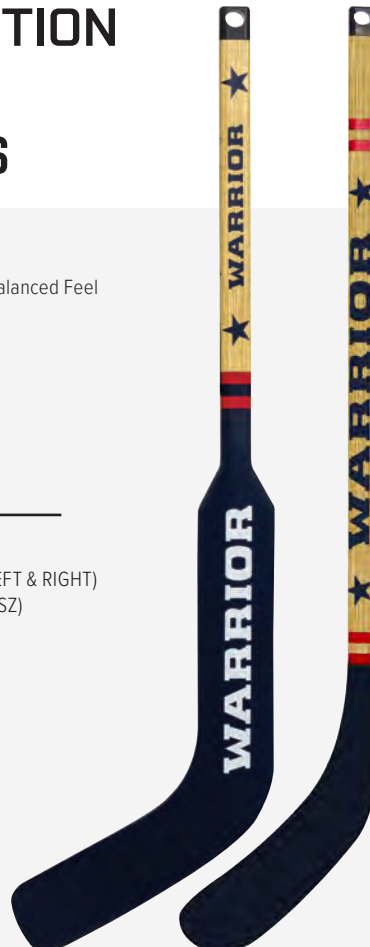

LIMITED EDITION USA MINI STICKS

- Full composite construction
- Neutral Zone Weight – Light Balanced Feel
- Mini Quick Curve (MID)

STYLE CODES
L-USPMIN4USA (PLAYER - LEFT & RIGHT)
L-USGMIN4USA (GOALIE - OSZ)

COLORS
RWB (RED/WHITE/BLUE)

LIMITED EDITION CANADA MINI STICKS

- Full composite construction
- Neutral Zone Weight – Light Balanced Feel
- Mini Quick Curve (MID)

STYLE CODES
L-CDGMIN4CDA (PLAYER - LEFT & RIGHT)
L-CDGMIN4CDA (GOALIE - OSZ)

COLORS
RW (RED/WHITE)