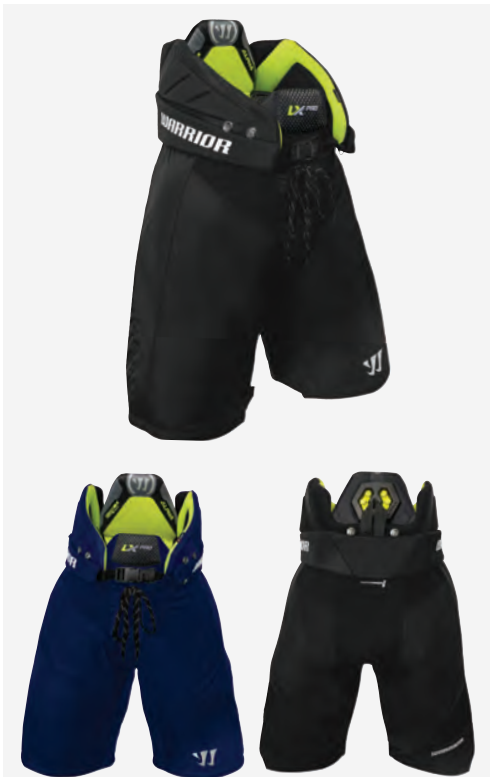

ALPHA LX PRO PANTS

ALPHA PRO FIT | Tailored pro fit to follow natural skating posture. New anatomical fit thigh pad design provides maximum mobility and protection. The minimalist form fitting style allows you to remain quick and agile in game play.

ADJUSTABLE LEG EXTENSION | Fit versatility for the growing player and or the player looking for more finite adjustment. A zippered gusset allows for a 1" leg extension.

IMPAX FOAM | The lower pant is separated from the IMPAX foam spine and molded kidney pads with a floating internal belt. This allows the spine and kidney protection to move with you as you skate and pivot in play.

MINIMUS OUTER SHELL | A mix of premium denier nylon weaves focused on durability, stretchability and minimizing shell weight. Now with front suspender pull straps.

WARTECH FNC LINER | Powered by Polygiene so you are always cool, dry and odor free – the very best pants stay Fresh and Clean.

STYLE CODES | SIZES | COLORS

SR: LXPPS2	S, M, L	BK (BLACK),
JR: LXPPJ2	S, M, L	NV (NAVY)