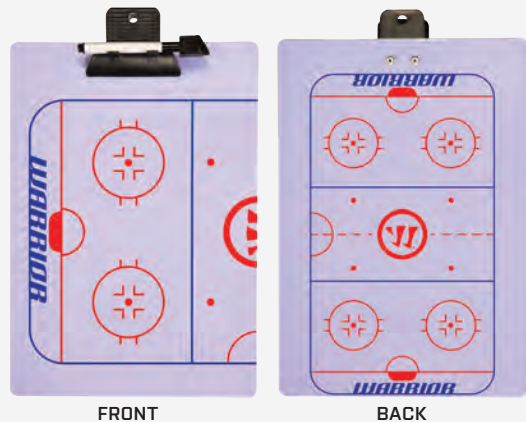

COACHES CLIP BOARD

- Game strategy dry erase board: Front - Red line to the boards; Back: Full length ice
- Marker with eraser included
- Clip to hold papers

STYLE CODES | SIZES | COLORS

WHCCB9   OSZ   WH (WHITE)