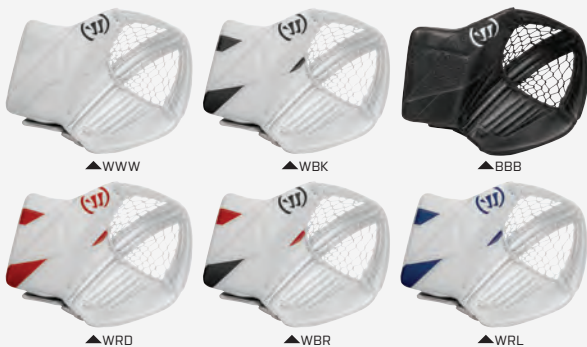

- Dimensions extend at the thumb to enhance a wider catching shape
- Index to mid-thumb closure
- New cuff design enhances wrist mobility
- Removable liner in 75 degree finger positioning
- HyperComp reinforced core
- Single Tee pocket with AxyFlex Tee
- CoverEDGE+ Design

STYLE CODES | COLORS | SIZES

G7RT4	WWW (WHITE/WHITE/WHITE)	SR
G7RTF4	WBK (WHITE/BLACK)	
	BBB (BLACK/BLACK/BLACK)	
	WRD (WHITE/RED)	
	WBR (WHITE/BLACK/RED)	
	WRL (WHITE/ROYAL)	

BOOKING ONLY