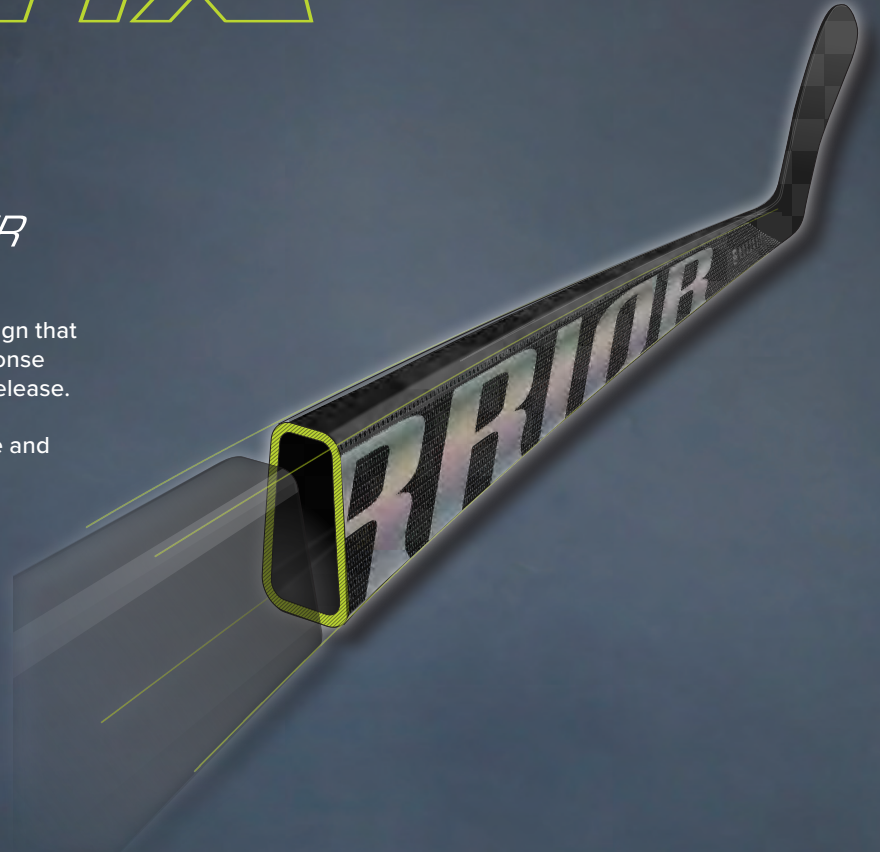

## ALPHA LX2 PRO STICK TECHNOLOGY

ALPHA

LX2 PRO

**SABRE TAPER****SABRE TAPER**

Our exclusive taper design that combines low kick response with a stable powerful release. This easy to load design provides a quick release and more accurate shots.

### FUELCORE ULTRA BLADE **RLC 188**

**FUELCORE ULTRA BLADE**

New redesigned blade. FuelCore Ultra reduces breakdown of materials in the blade and increases the durability and feel. Our lightweight polymer blade core enhances puck feel and pop. Now with our Minimus Carbon 25 weave around the core, the blade is lighter and tougher than ever. Texture on the blade increases grip on the puck.