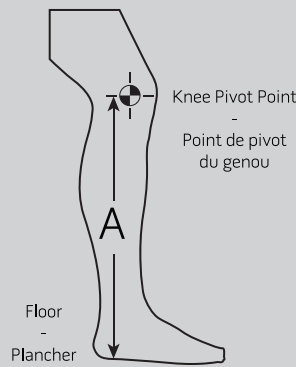

LEG PAD SIZING CHART

Take this measurement while sitting
Prendre cette mesure en position assise

PAD SIZE/ GRANDEUR	19"	21"	23"	24"	26"	28"	30"	31"	32"	33"	34"	35"	36"	37"	38"
A FLOOR TO KNEE MEASUREMENT, RANGE (IN.) MESURE DU PLANCHER AU GENOU, FOURCHETTE(mm)	12.75" &-	12.75" -	13.75" -	14.75" -	15.75" -	16.75" -	17.75" -	18.25" -	18.75" -	19.25" -	19.75" -	20.25" -	20.75" -	21.25" -	21.75" &+
	324 &-	325 -	350 -	376 -	401 -	426 -	452 -	464 -	477 -	490 -	503 -	515 -	528 -	541 -	553 &+
B BODY HEIGHT HAUTEUR	3'9" &-	3'11" -	4'2" -	4'5" -	4'8" -	4'10.5" -	5' -	5'4" -	5'6" -	5'8" -	5'10.5" -	6' -	6'1.5" -	6'3" -	6'3" &+
	1m14	1m19	1m27	1m35	1m42	1m49	1m52	1m63	1m66	1m73	1m79	1m83	1m87	1m91	1m92 &+
C LENGTH OF EXTENSION ABOVE KNEE CAP (+) MESURE DE LA JAMBIÈRE AU DESSUS DE LA ROTULE (+)	8"								+0.5"	0	0	N/A	N/A	N/A	N/A
	8.5"								+1"	+0.5"	+0.5"	0	N/A	N/A	N/A
	9"								+1.5"	+1"	+1"	+0.5"	0	N/A	N/A
	9.5"								+2"	+1.5"	+1.5"	+1"	+0.5"	0	N/A
	10"								+2.5"	+2"	+2"	+1.5"	+1"	+0.5"	0
	10.5"								+3"	+2.5"	+2.5"	+2"	+1.5"	+1"	+0.5"
11"								+3.5"	+3"	+3"	+2.5"	+2"	+1.5"	+1"	

GOALIE PANTS SIZING CHART

	SIZE	HIP TO KNEE		WAIST SIZE	
		IN.	cm	IN.	cm
PRO	XXL	19"+	48+	38" - 40"	97 - 102
	XL	19"+	48+	30" - 38"	76 - 97
	L	18" - 19"+	46 - 48	30" - 38"	76 - 97
	M	17" - 18"+	43 - 46	30" - 38"	76 - 97
	S	16" - 17"+	40 - 43	30" - 38"	76 - 97

	SIZE	BODY HEIGHT	
		IN.	m
INT	XXL	5' 4" - 5' 9"	1m62 - 1m75
	L - XL	5' 3" - 5' 8"	1m60 - 1m73
	S - M	5' 0" - 5' 5"	1m52 - 1m65
JUNIOR	L - XL	4' 6" - 5' 1"	1m37 - 1m55
	S - M	4' 3" - 4' 8"	1m30 - 1m42