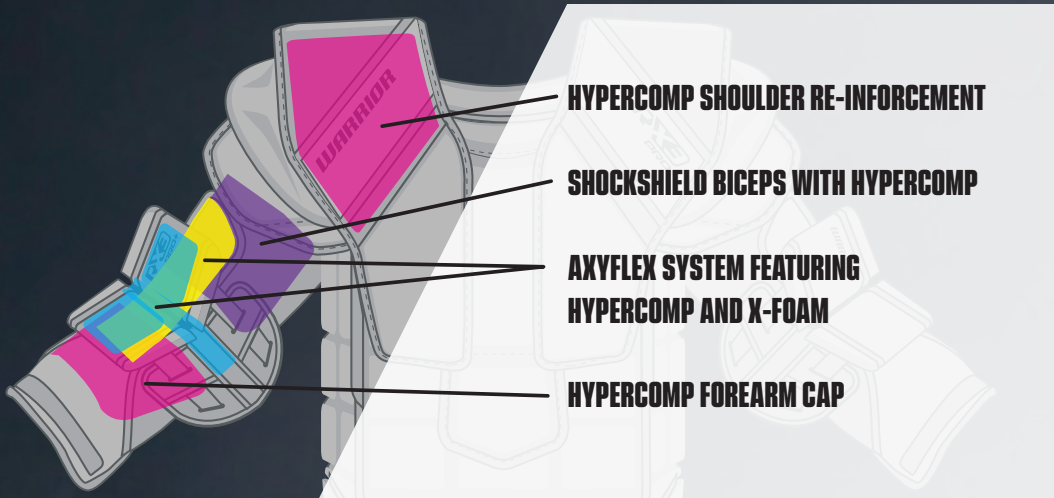

# RITUAL X4 CHEST & ARM TECHNOLOGY