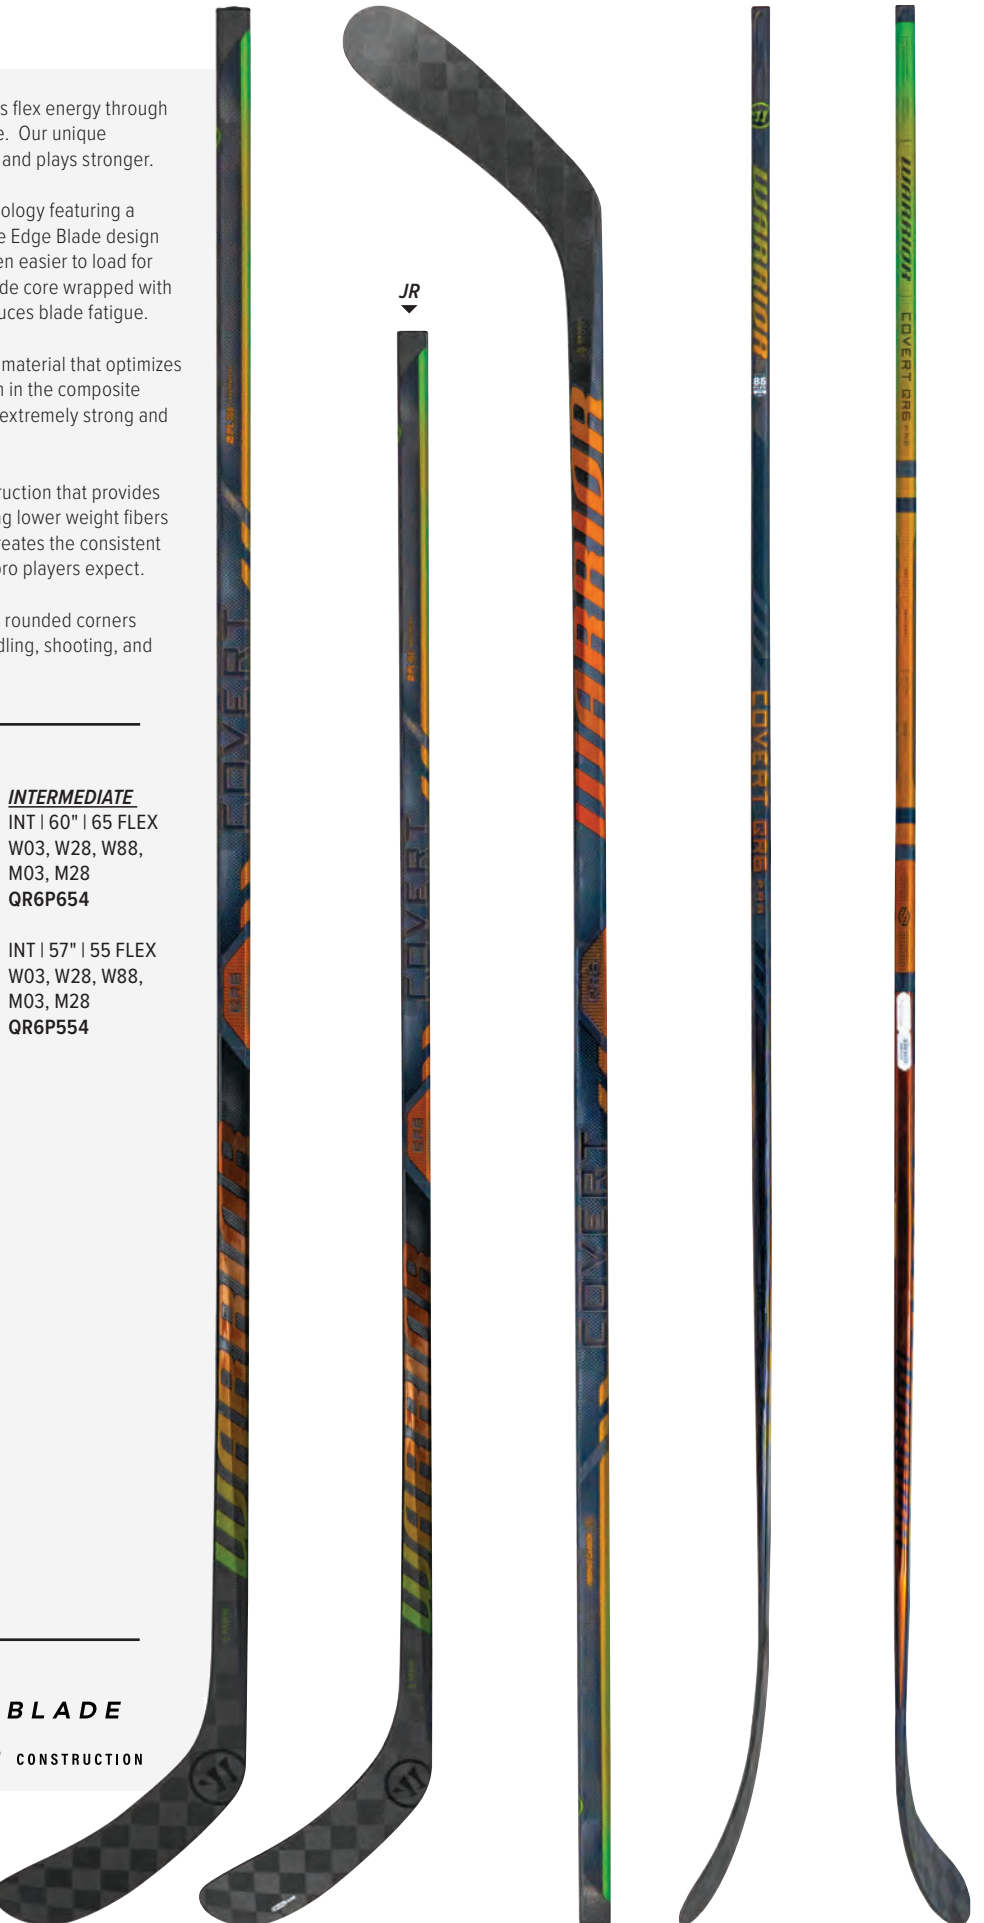

MINIMUS CARBON 25 | A flat spread-tow material that optimizes strength by reducing fiber crimp and deformation in the composite layering. The custom weave is thin and light, yet extremely strong and resistant to damage.

P. L. 188 | A completely re-engineered construction that provides improved durability and weight reduction by using lower weight fibers and thermoplastic-toughened epoxy resin that creates the consistent level of balance, weight, and durability that our pro players expect.

O. G. SHAFT SHAPE | Flat side walls with rounded corners provides consistent feel and control for stickhandling, shooting, and passing.

OFFERINGS

SENIOR LONG

SR | 63" | 95 FLEX
W03, W28, W88
QR6PL954

SR | 63" | 85 FLEX
W03, W28, W88
QR6PL854

SR | 63" | 75 FLEX
W03, W28, W88
QR6PL754

JUNIOR

JR | 54" | 50 FLEX
W03, W28, W88
QR6P504

JR | 52" | 40 FLEX
W03, W28, W88
QR6P404

JR | 49" | 30 FLEX
W03, W28, W88
QR6P304

SENIOR

SR | 60" | 95 FLEX
W03, W28, W88,
M03, M28
QR6P954

SR | 60" | 85 FLEX
W03, W28, W88,
M03, M28
QR6P854

SR | 60" | 75 FLEX
W03, W28, W88,
M03, M28, M88
QR6P754

SR | 60" | 70 FLEX
W03, W28, W88,
M03, M28
QR6P704

YOUTH

YTH | 47" | 20 FLEX
W03
QR6P204

CORE TECHNOLOGY

QR EDGE
= TAPER =
MINIMUS CARBON 25

EDGE BLADE
PL 188 CONSTRUCTION