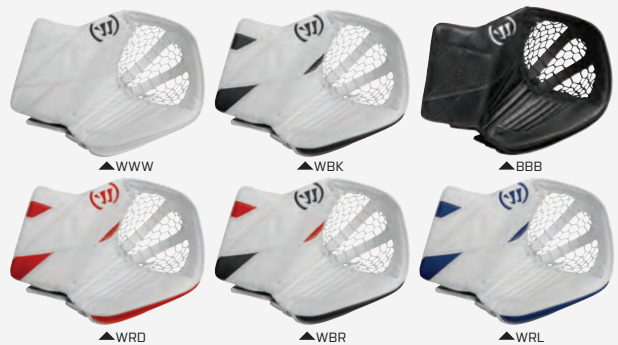

STYLE CODES | COLORS | SIZES

G71PTS4	WWW (WHITE/WHITE/WHITE)	SR (ONLY)
G71PTSF4	WBK (WHITE/BLACK)	
	BBB (BLACK/BLACK/BLACK)	
	WRD (WHITE/RED)	
	WBR (WHITE/BLACK/RED)	
	WRL (WHITE/ROYAL)	

BOOKING ONLY