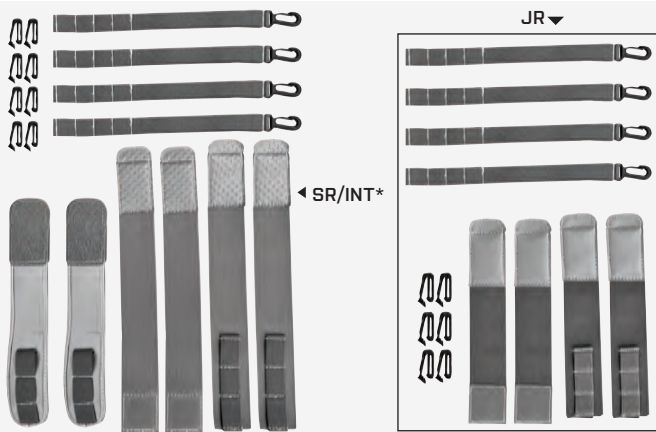

R\G7 ELASTIC STRAP KIT

- 2 G7 Sling elastic knee straps
- 2 G7 elastic calf wrap straps*
- 2 G7 neoprene Sling Wrap top calf straps (Senior)
- 4 G7 Active Response toe/heel straps
- 8 Slik-Clips (Senior)
- 6 Slik-Clips (Junior)
- Compatible with G3, G4, G5, G6, G7 Leg Pads

STYLE CODES | COLORS | SIZES

SR/INT: **G7ESKS4** GR (GREY) OSZ
JR: **G7ESKJ4**