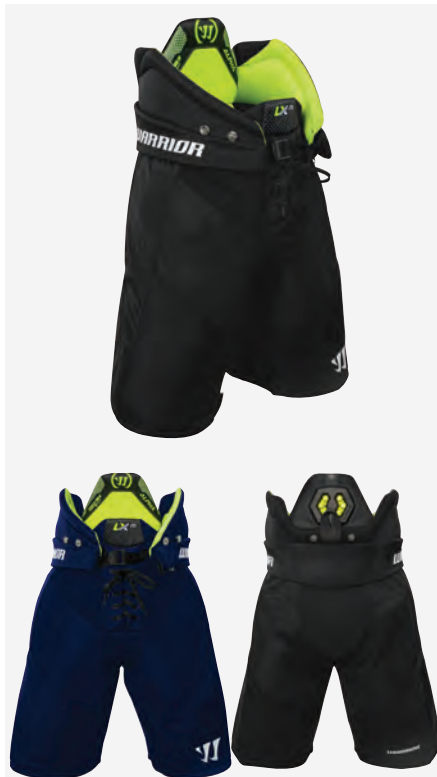

ALPHA LX 20 PANTS

ALPHA PRO FIT | Tailored pro fit to follow natural skating posture. New anatomical fit thigh pad design provides maximum mobility and protection. The minimalist form fitting style allows you to remain quick and agile in game play.

ADJUSTABLE LEG EXTENSION | Fit versatility for the growing player and or the player looking for more finite adjustment. A zippered gusset allows for a 1" leg extension.

PREMIUM PROTECTION | A floating internal waist belt offers a comfort fit and holds lightweight premium protection on your hips, waist and thighs as you move throughout play. Spine and kidney pads include IMPAX foam.

MINIMUS OUTER SHELL | A mix of premium denier nylon weaves focused on lightweight, durability and mobility. Added ventilation zones and new hamstring padding adds even more breathability and protection.

LINER | Stay cool and dry during play.

STYLE CODES | SIZES | COLORS

SR: LX20PS2	S, M, L	BK (BLACK),
JR: LX20PJ2	S, M, L	NV (NAVY)