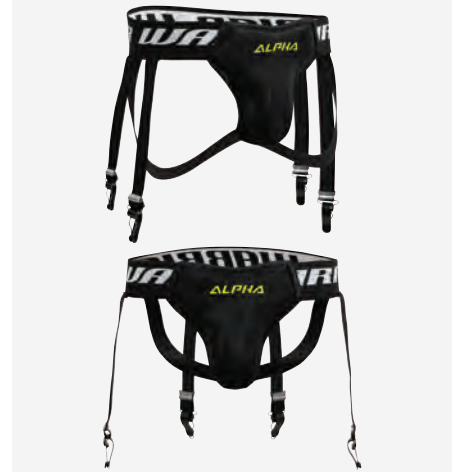

ALPHA X JOCK COMBO

- Classic style jock with maximum coverage.
- Hard shell cup with soft comfort liner.
- Wide waistband holds in place during play.
- Intergrated garter straps.

STYLE CODES | SIZES | COLORS

ALPHJOCS2 S/M, L/XL BK (BLACK)

ALPHA JOCK & COMBO SIZING CHART

SIZE	WAIST (IN)	WAIST (CM)
L / XL	35 - 40	87 - 101
S / M	30 - 34	76 - 86