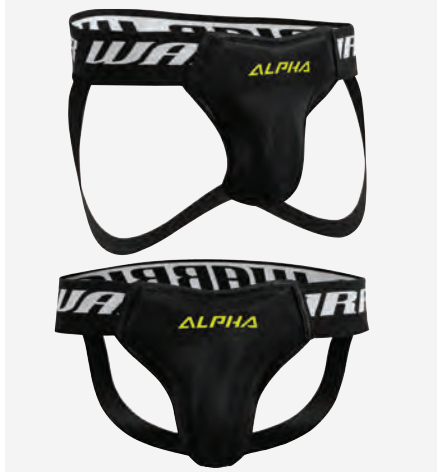

ALPHA X JOCK

- Classic style jock with maximum coverage.
- Hard shell cup with soft comfort liner.
- Wide waistband holds in place during play.

STYLE CODES | SIZES | COLORS

ALPHAJOC2 S/M, L/XL BK (BLACK)