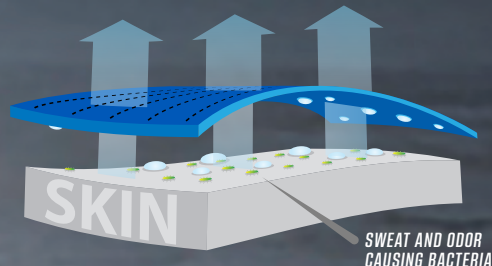

PROPALM X

PRO PALM X
A pro tested Ax Suede palm with embossed grip that offers a great mix of feel and durability.