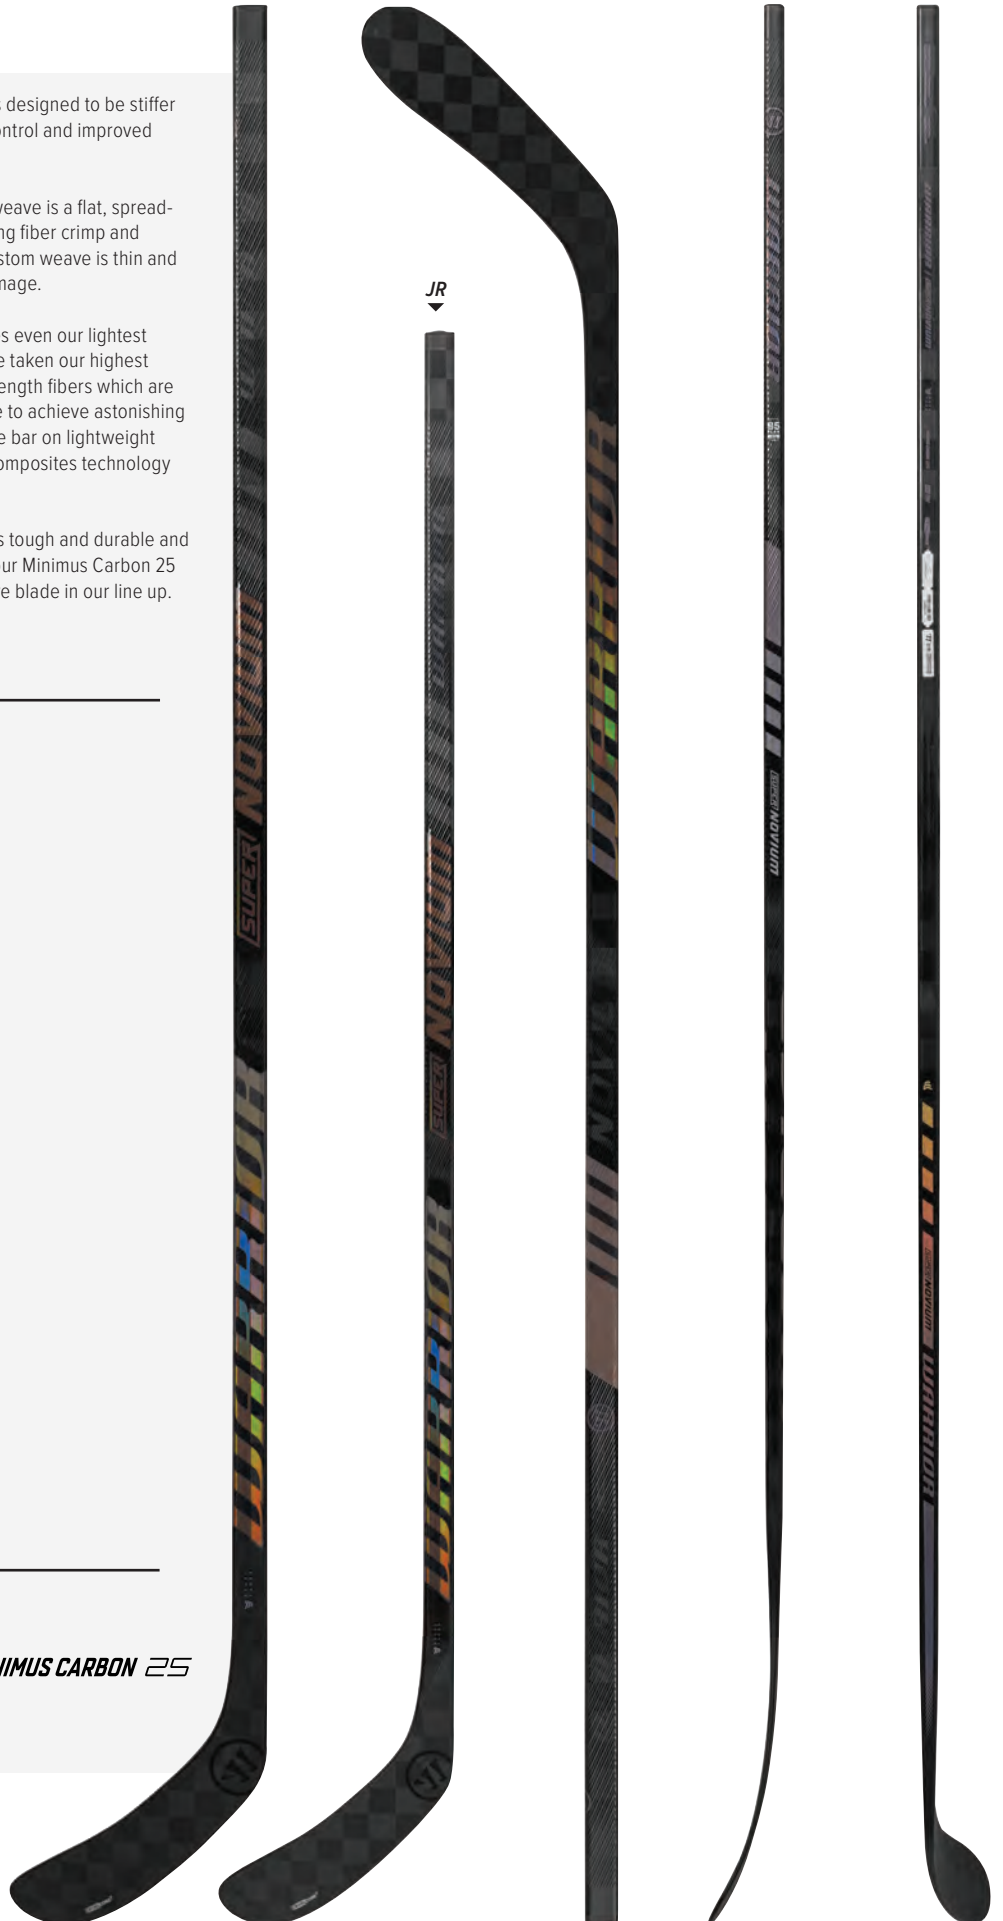

SUPER NOVIUM

BEVEL TAPER | The unique Bevel Taper is designed to be stiffer through the taper which provides increased control and improved velocity on shots.

MINIMUS CARBON 25 | This carbon weave is a flat, spread-tow material that optimizes strength by reducing fiber crimp and deformation in the composite layering. The custom weave is thin and light, yet extremely strong and resistant to damage.

R.L.199 | Really Lightweight design surpasses even our lightest and strongest stick construction to date. We've taken our highest grade construction and added even higher strength fibers which are a whopping 40% higher in modulus and tensile to achieve astonishing lightweight feel and response. RL199 raises the bar on lightweight durability by combining the latest in modern composites technology and our proven manufacturing techniques.

FUELCORE T | The polymer blade core is tough and durable and is wrapped with high-grade carbon fiber and our Minimus Carbon 25 outer weave which creates the most responsive blade in our line up.

OFFERINGS

SENIOR

SR | 60" | 85 FLEX
W03, W28, W88
SPRNOV853

SR | 60" | 75 FLEX
W03, W28, W88
SPRNOV753

SR | 60" | 65 FLEX
W03, W28, W88
SPRNOV653

INTERMEDIATE

INT | 60" | 63 FLEX
W03, W28, W88
SPRNOV633

INT | 57" | 55 FLEX
W03, W28, W88
SPRNOV553

JUNIOR

JR | 54" | 50 FLEX
W03, W28, W88
SPRNOV503

JR | 51" | 40 FLEX
W03, W28, W88
SPRNOV403

CORE TECHNOLOGY

BEVEL
TAPER

RL 199

MINIMUS CARBON 25

FUELCORE T

SUPER
NOVIUM STICKS