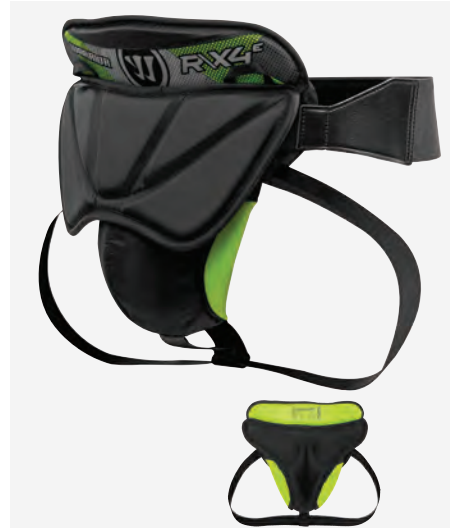

# R\X4 E+ INT JOCK    R\X4 E JOCK

- Pro level protection
- ShockShield technology
- Ergonomic abdomen pad

**STYLE CODES | COLORS | SIZES**  
**RX4JIEP3**      BK (BLACK)      OSZ

- Lightweight and protective
- Ergonomic abdomen pad
- Soft cushioned liner