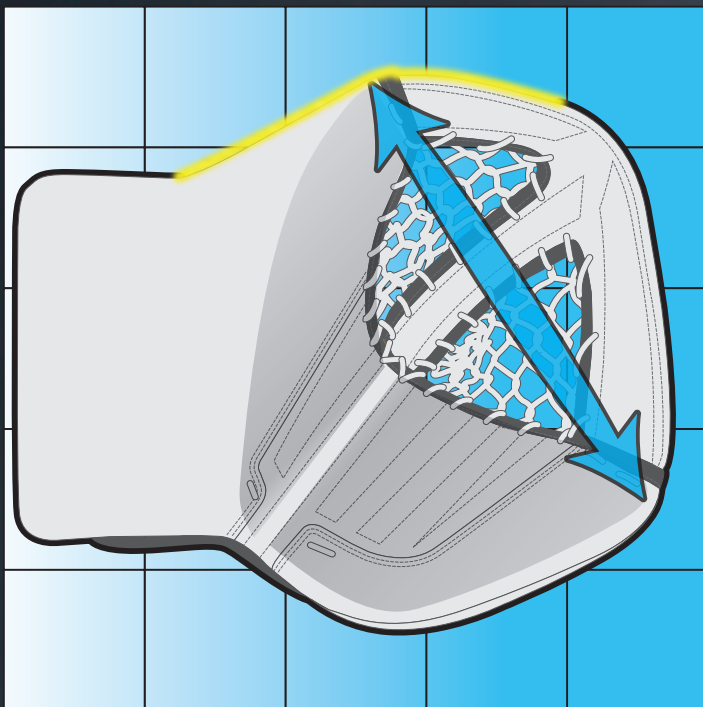

TRAPPER COMPARISON

R\G7^{RTL}

RITUAL TRAPPERS