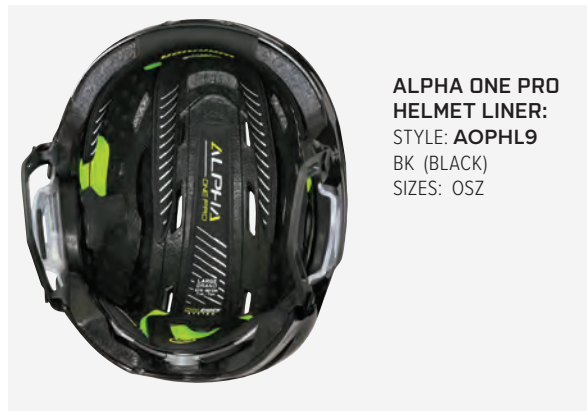

ALPHA PRO HELMET LINER