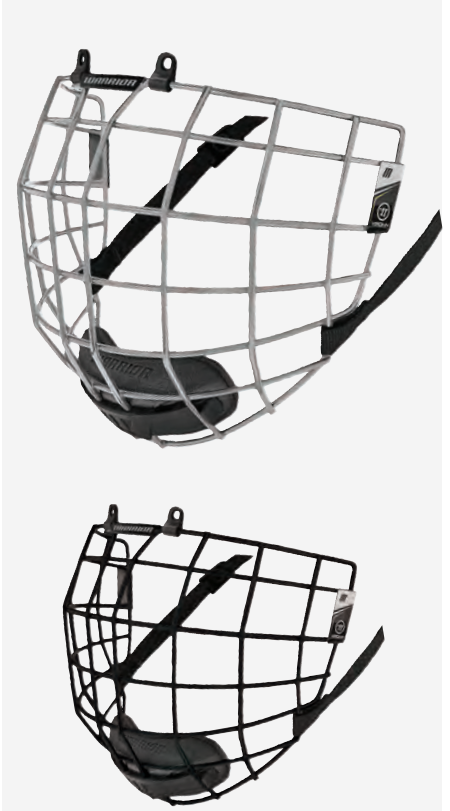

KROWN 2.0 CAGE

VISION | Designed for optimum vision.

PROTECTION | Proven full protection comfortable shape.

STYLE CODE | SIZES | COLORS

HHCGBLK3 S, M, L, XL BK (BLACK)

STYLE CODE | SIZES | COLORS

HHCGLV3 S, M, L, XL SL (SILVER)